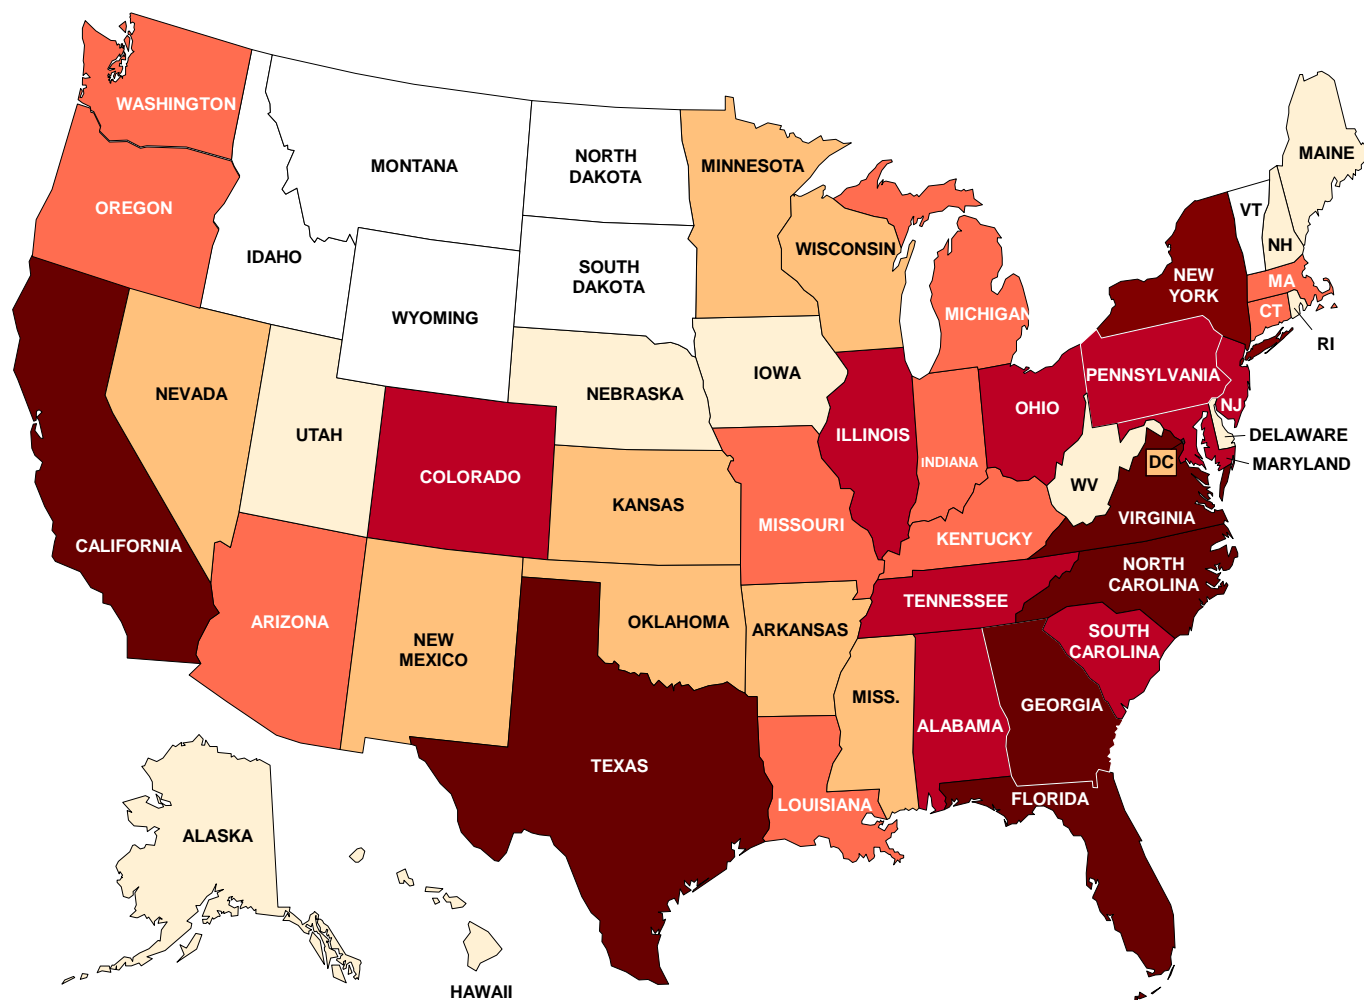

Residence of Alumni by State

<u>State</u>	<u>Alumni</u>	<u>State</u>	<u>Alumni</u>	<u>State</u>	<u>Alumni</u>
Alabama	3,711	Maryland	3,278	South Carolina	3,336
Alaska	256	Massachusetts	1,919	South Dakota	95
Arizona	1,569	Michigan	1,357	Tennessee	3,852
Arkansas	627	Minnesota	810	Texas	8,016
California	8,307	Mississippi	951	Utah	485
Colorado	3,271	Missouri	1,137	Vermont	219
Connecticut	1,093	Montana	229	Virginia	7,033
Delaware	254	Nebraska	259	Washington	2,000
District of Columbia	935	Nevada	680	West Virginia	290
Florida	189,900	New Hampshire	373	Wisconsin	764
Georgia	20,258	New Jersey	2,102	Wyoming	127
Hawaii	370	New Mexico	600		
Idaho	243	New York	5,124	Military APO/FPO	580
Illinois	2,941	North Carolina	8,622	Guam	10
Indiana	1,114	North Dakota	96	Puerto Rico	194
Iowa	351	Ohio	2,046	U.S. Virgin Islands	27
Kansas	519	Oklahoma	557	Foreign	1,556
Kentucky	1,153	Oregon	1,049	State/Country Unknown	16,739
Louisiana	1,500	Pennsylvania	2,476	Deceased	23,405
Maine	362	Rhode Island	278	Total - All Alumni	341,405