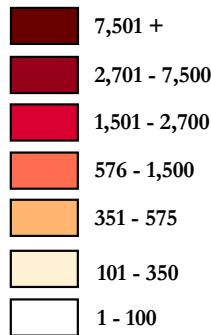

Residence of Alumni by Florida County

Alumni as of May 2016

County

Alachua	2,662
Baker	122
Bay	6,183
Bradford	111
Brevard	4,759
Broward	14,844
Calhoun	393
Charlotte	540
Citrus	589
Clay	1,971
Collier	1,580
Columbia	557
Miami-Dade	12,331
De Soto	69
Dixie	72
Duval	11,116
Escambia	2,886
Flagler	492
Franklin	302
Gadsden	1,793
Gilchrist	102
Glades	21
Gulf	339
Hamilton	83
Hardee	84
Hendry	93

Alumni

County

Hernando	584
Highlands	413
Hillsborough	12,279
Holmes	325
Indian River	1,040
Jackson	1,239
Jefferson	778
Lafayette	94
Lake	1,929
Lee	2,849
Leon	39,135
Levy	182
Liberty	262
Madison	354
Manatee	2,474
Marion	1,761
Martin	1,481
Monroe	630
Nassau	642
Okaloosa	2,696
Okeechobee	111
Orange	10,972
Osceola	879
Palm Beach	11,281
Pasco	2,321
Pinellas	9,459