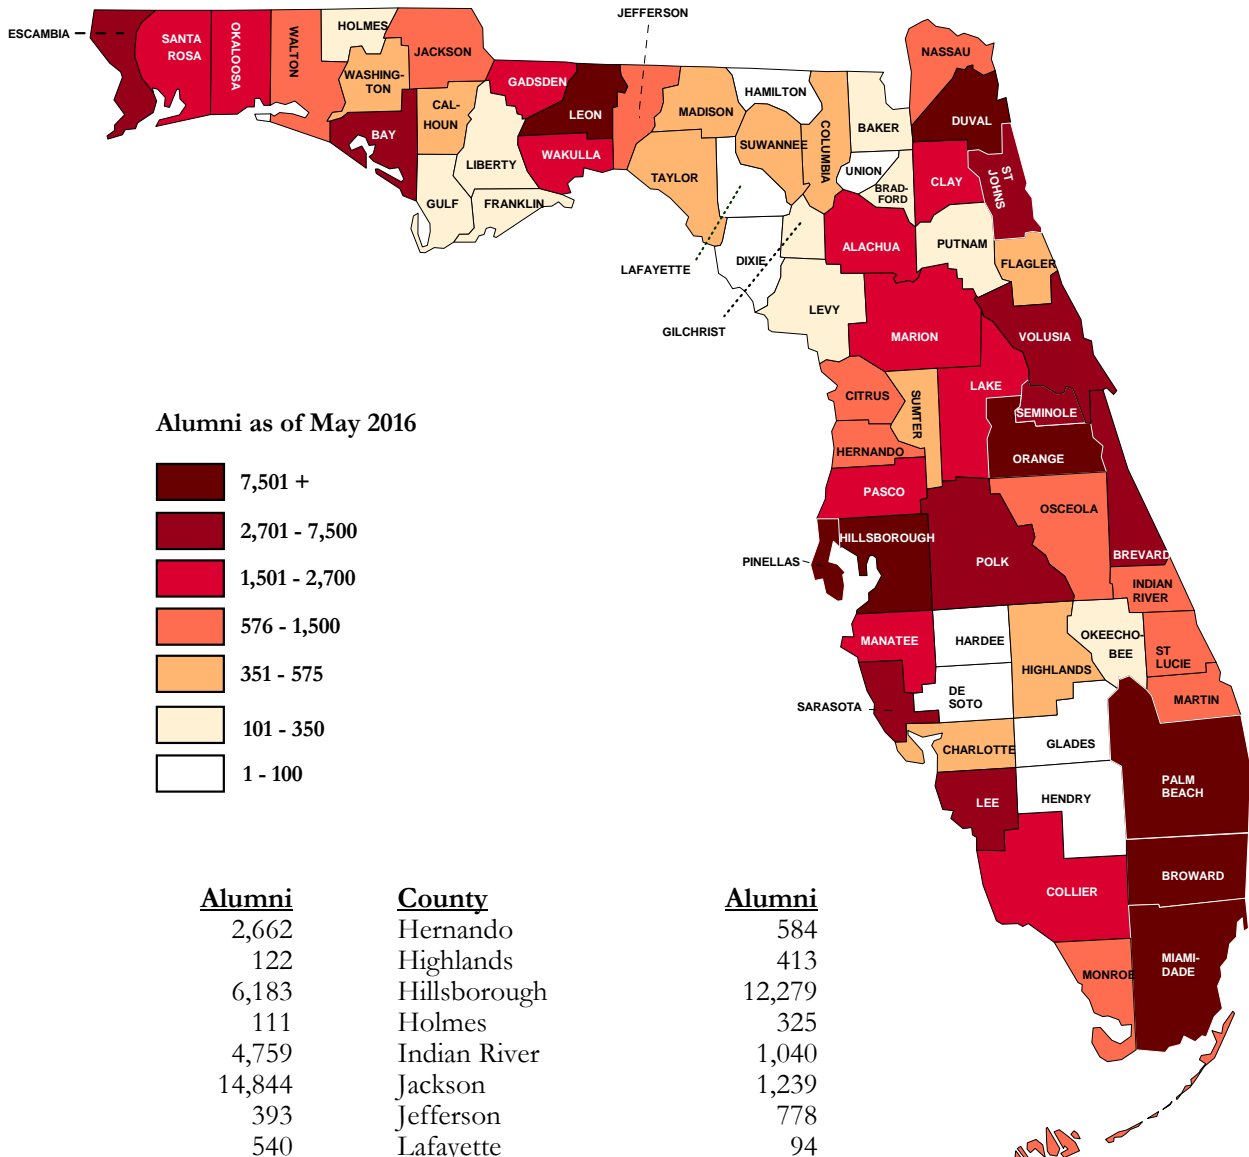

Residence of Alumni by Florida County

Alumni as of May 2016

County

Alachua	2,662
Baker	122
Bay	6,183
Bradford	111
Brevard	4,759
Broward	14,844
Calhoun	393
Charlotte	540
Citrus	589
Clay	1,971
Collier	1,580
Columbia	557
Miami-Dade	12,331
De Soto	69
Dixie	72
Duval	11,116
Escambia	2,886
Flagler	492
Franklin	302
Gadsden	1,793
Gilchrist	102
Glades	21
Gulf	339
Hamilton	83
Hardee	84
Hendry	93

Alumni

County

Hernando	584
Highlands	413
Hillsborough	12,279
Holmes	325
Indian River	1,040
Jackson	1,239
Jefferson	778
Lafayette	94
Lake	1,929
Lee	2,849
Leon	39,135
Levy	182
Liberty	262
Madison	354
Manatee	2,474
Marion	1,761
Martin	1,481
Monroe	630
Nassau	642
Okaloosa	2,696
Okeechobee	111
Orange	10,972
Osceola	879
Palm Beach	11,281
Pasco	2,321
Pinellas	9,459

Alumni

County

Polk	3,211
Putnam	332
St. Johns	3,876
St. Lucie	1,062
Santa Rosa	1,636
Sarasota	2,957
Seminole	5,233
Sumter	366
Suwannee	447
Taylor	469
Union	50
Volusia	3,514
Wakulla	1,622
Walton	997
Washington	521
Florida – County Unknown	201
Total - Fla Residents	196,758