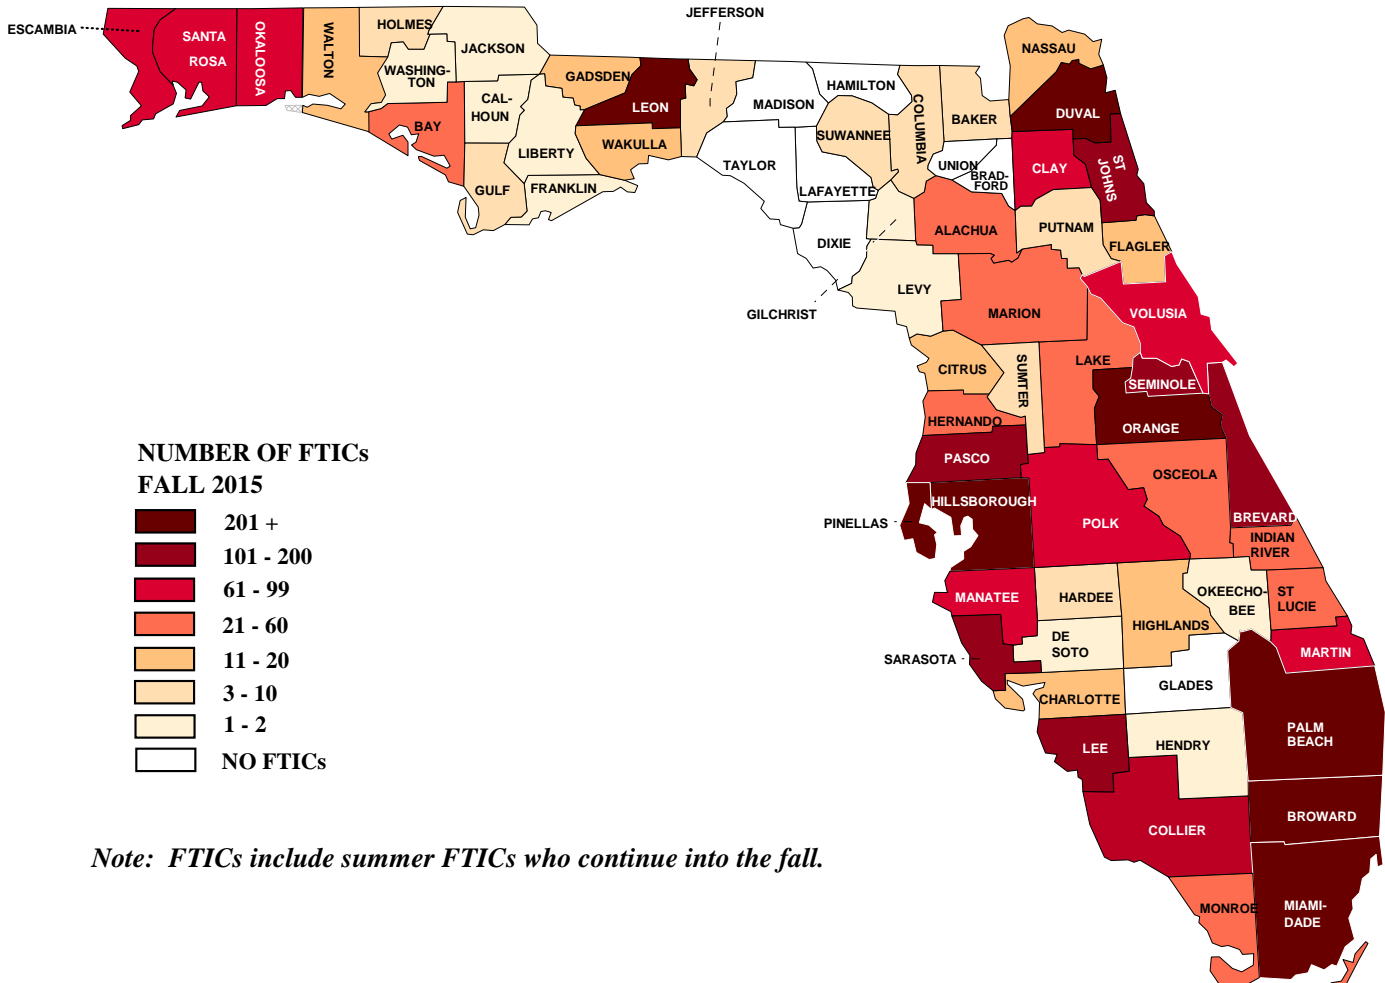

# Geographical Origin of FTICs by Florida County, Fall 2015

**NUMBER OF FTICs  
FALL 2015**

- 201 +
- 101 - 200
- 61 - 99
- 21 - 60
- 11 - 20
- 3 - 10
- 1 - 2
- NO FTICs

*Note: FTICs include summer FTICs who continue into the fall.*

<u>County</u>	<u>Number</u>	<u>County</u>	<u>Number</u>	<u>County</u>	<u>Number</u>	<u>County</u>	<u>Number</u>
Alachua	60	Franklin	2	Leon	258	St. Johns	169
Baker	5	Gadsden	17	Levy	2	St. Lucie	44
Bay	42	Gilchrist	1	Liberty	1	Santa Rosa	65
Bradford	0	Glades	0	Madison	0	Sarasota	112
Brevard	147	Gulf	9	Manatee	66	Seminole	152
Broward	726	Hamilton	0	Marion	43	Sumter	9
Calhoun	1	Hardee	3	Martin	85	Suwannee	4
Charlotte	14	Hendry	1	Monroe	22	Taylor	0
Citrus	13	Hernando	21	Nassau	15	Union	0
Clay	65	Highlands	14	Okaloosa	75	Volusia	81
Collier	88	Hillsborough	426	Okeechobee	2	Wakulla	12
Columbia	7	Holmes	4	Orange	315	Walton	11
Miami-Dade	572	Indian River	43	Osceola	25	Washington	1
DeSoto	2	Jackson	1	Palm Beach	608	Non-Florida	684
Dixie	0	Jefferson	3	Pasco	101	Non-USA	36
Duval	235	Lafayette	0	Pinellas	235	<b>Total</b>	<b>6,114</b>
Escambia	65	Lake	48	Polk	89		
Flagler	16	Lee	139	Putnam	2		