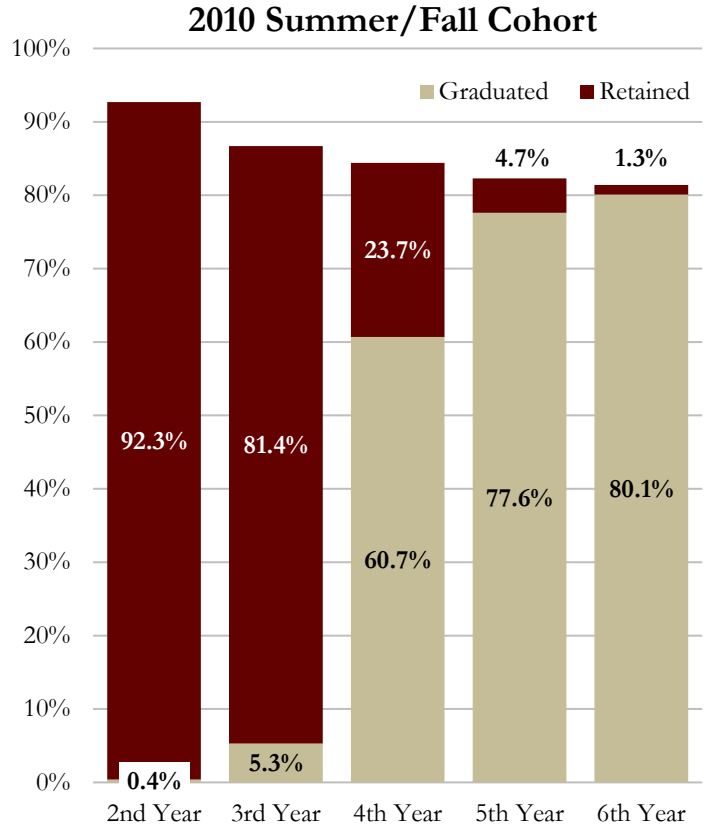

Retention & Graduation Rates for Full-Time FTICs

Note: The fall cohort consists of full-time, FTIC students from the fall semester and the previous summer who continue into the fall.