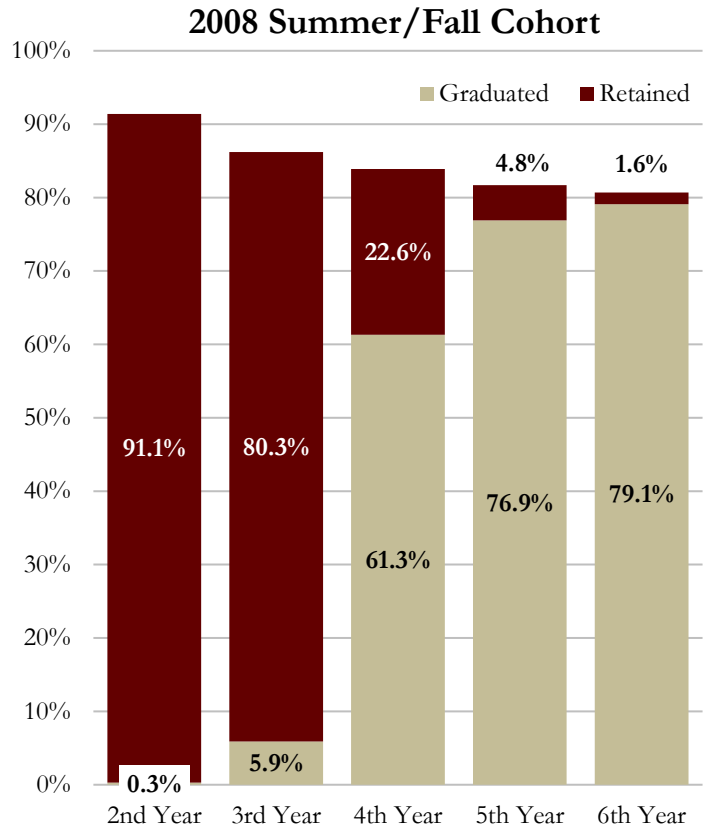

Retention & Graduation Rates for Full-Time FTICs

Note: The fall cohort consists of full-time, FTIC students from the fall semester and the previous summer who continue into the fall.