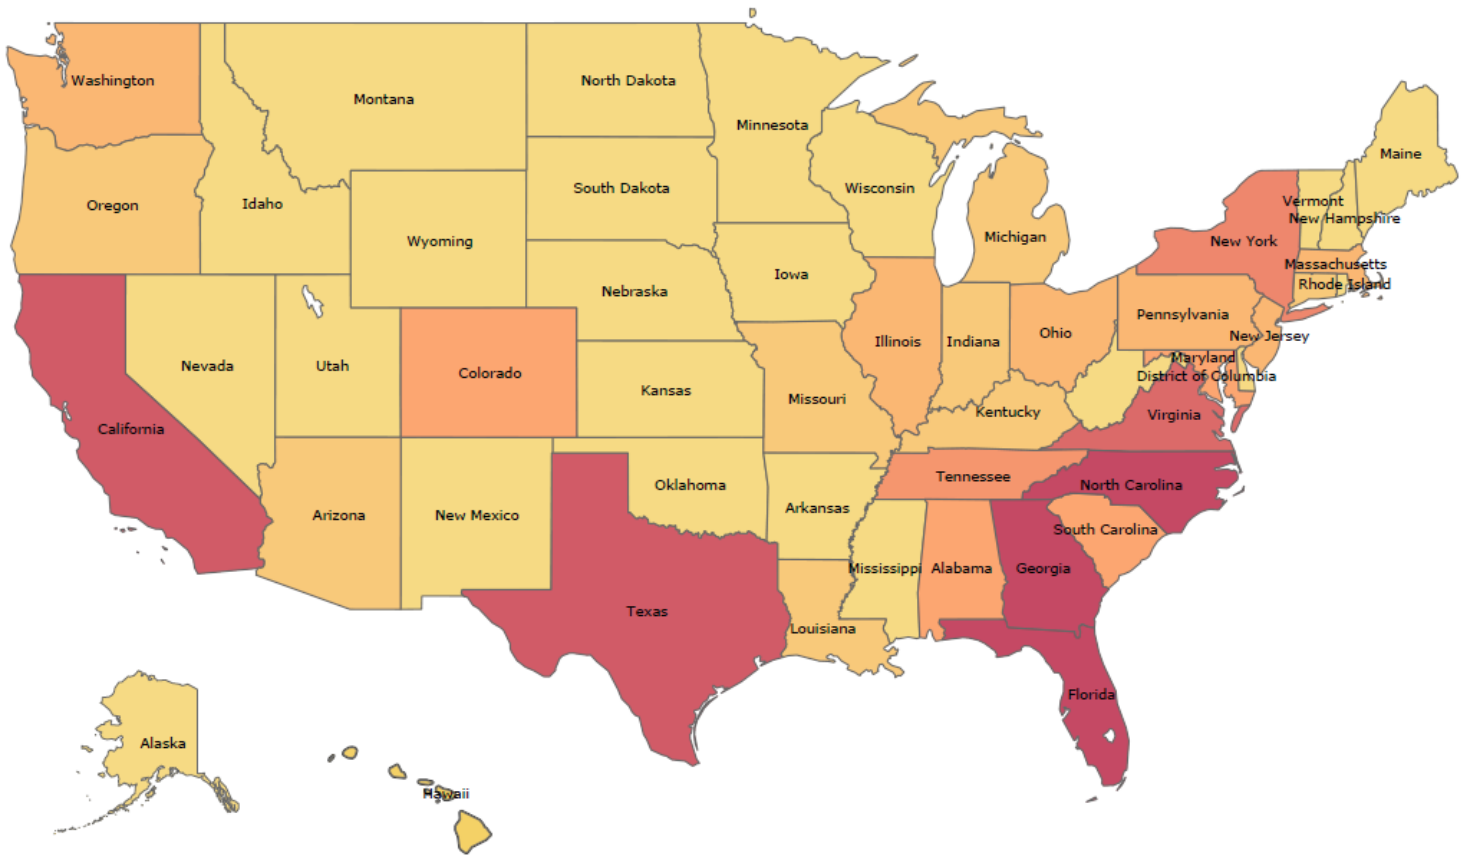

Residence of Alumni by State

<u>State</u>	<u>Alumni</u>	<u>State</u>	<u>Alumni</u>	<u>State</u>	<u>Alumni</u>
Alabama	3,865	Maryland	3,452	South Carolina	3,657
Alaska	259	Massachusetts	2,048	South Dakota	109
Arizona	1,736	Michigan	1,463	Tennessee	4,234
Arkansas	633	Minnesota	870	Texas	8,680
California	8,861	Mississippi	964	Utah	556
Colorado	3,746	Missouri	1,174	Vermont	223
Connecticut	1,132	Montana	252	Virginia	7,228
Delaware	278	Nebraska	273	Washington	2,243
District of Columbia	1,030	Nevada	730	West Virginia	323
Florida	209,496	New Hampshire	419	Wisconsin	823
Georgia	20,991	New Jersey	2,327	Wyoming	138
Hawaii	401	New Mexico	582		
Idaho	270	New York	5,398	Military APO/FPO	546
Illinois	2,945	North Carolina	9,231	Guam	10
Indiana	1,152	North Dakota	105	Puerto Rico	203
Iowa	369	Ohio	2,171	U.S. Virgin Islands	60
Kansas	550	Oklahoma	558	Foreign	1,680
Kentucky	1,156	Oregon	1,178	State/Country Unknown	24,541
Louisiana	1,518	Pennsylvania	2,629	Deceased	<u>27,745</u>
Maine	376	Rhode Island	290	Total - All Alumni	379,877