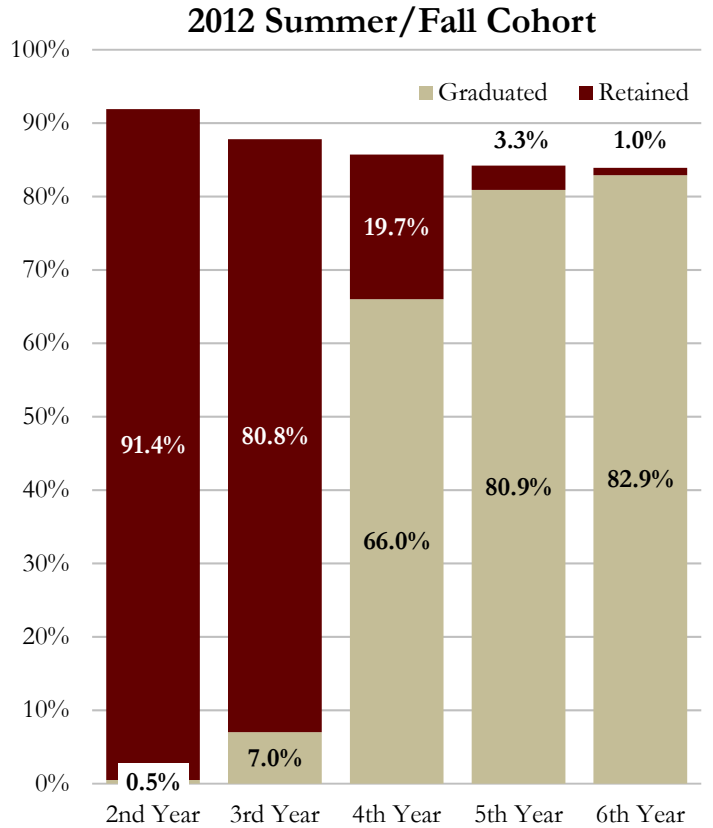

# Retention & Graduation Rates for Full-Time FTICs

*Note: The fall cohort consists of full-time, FTIC students from the fall semester and the previous summer who continue into the fall.*