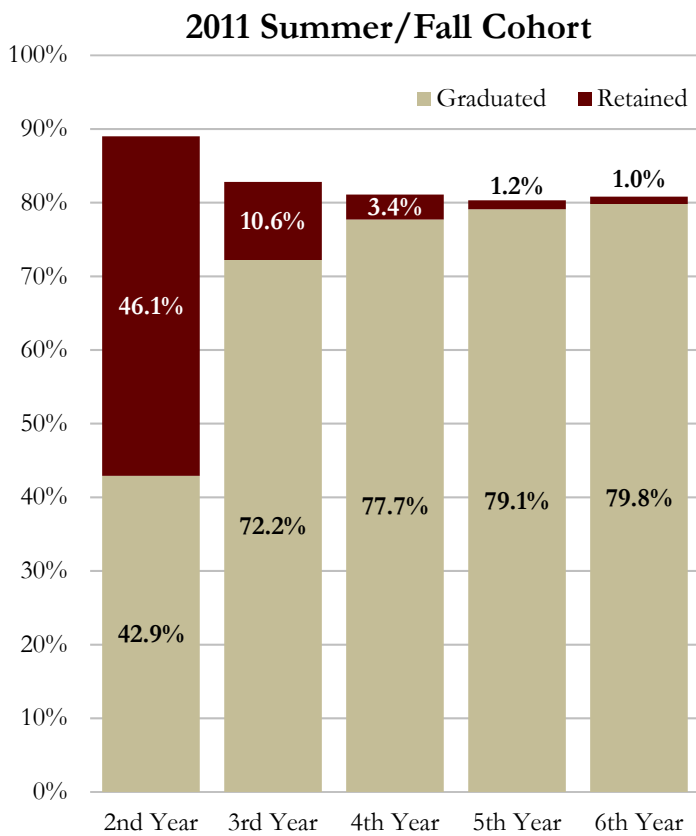

Retention & Graduation Rates for Full-Time Transfers

Note: The fall cohort consists of AA transfers from the fall semester and the previous summer who continue into the fall.