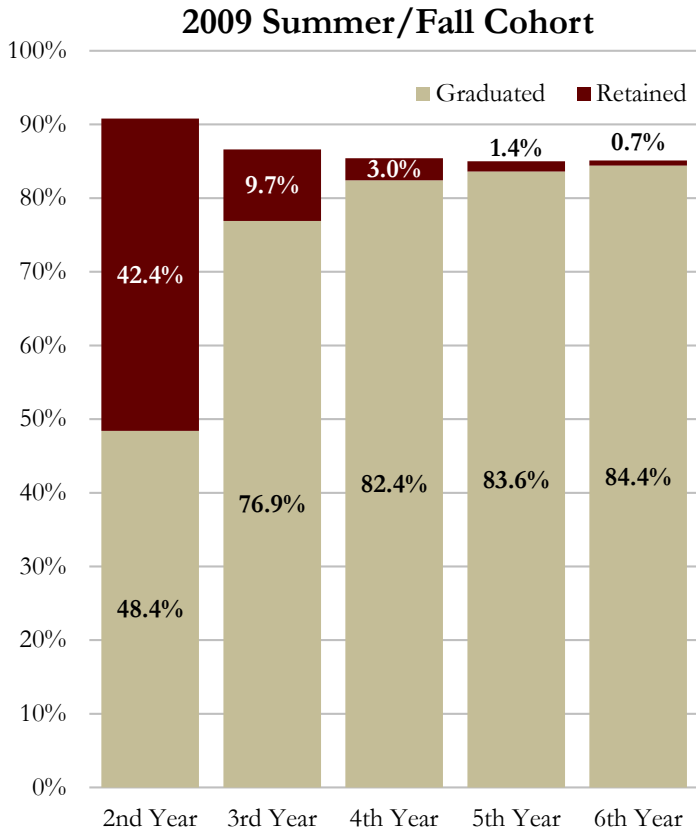

Retention & Graduation Rates for Full-Time Transfers

Note: The fall cohort consists of AA transfers from the fall semester and the previous summer who continue into the fall.