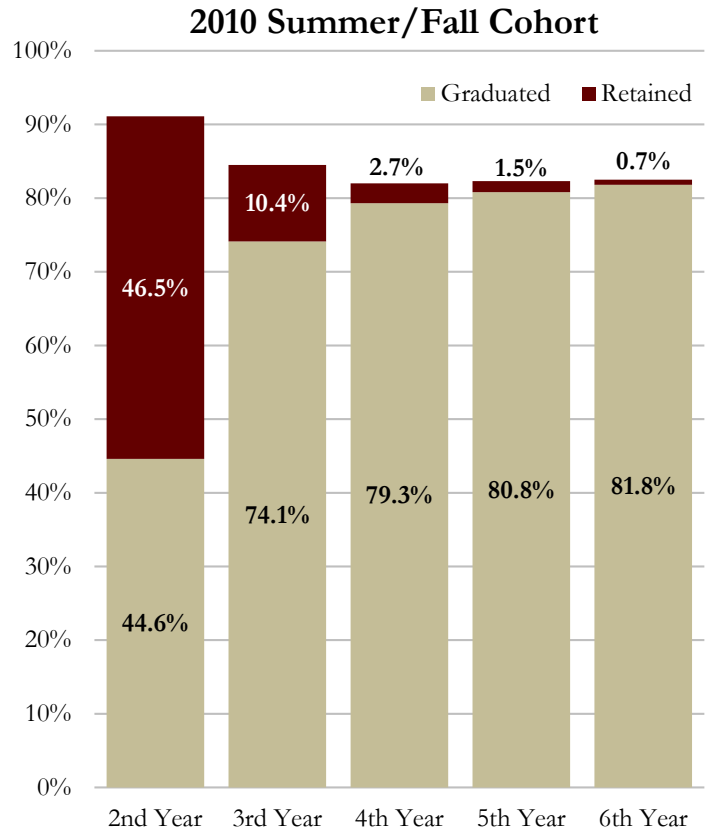

Retention & Graduation Rates for Full-Time Transfers

Note: The fall cohort consists of AA transfers from the fall semester and the previous summer who continue into the fall.