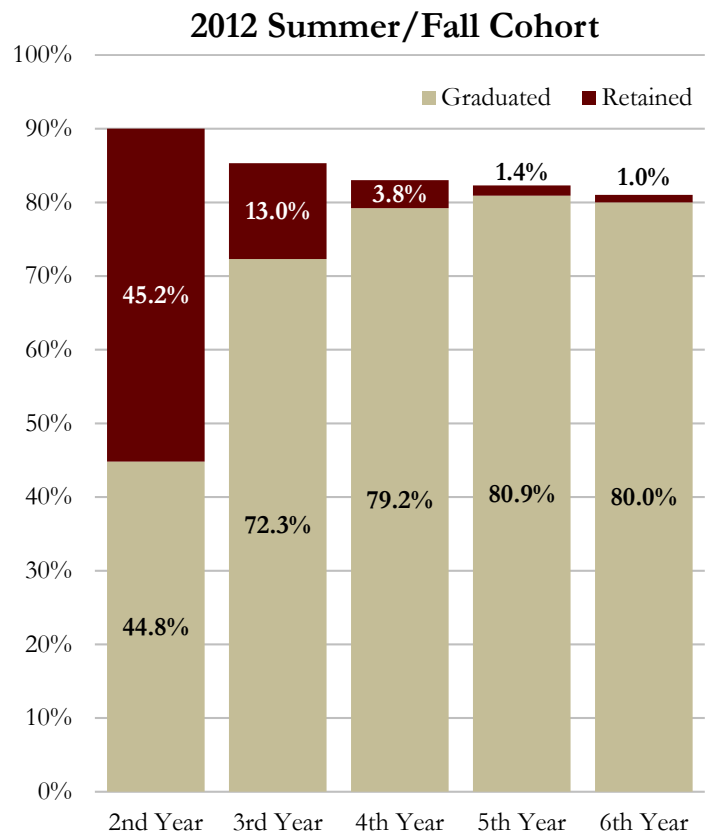

Retention & Graduation Rates for Full-Time Transfers

Note: The fall cohort consists of AA transfers from the fall semester and the previous summer who continue into the fall.