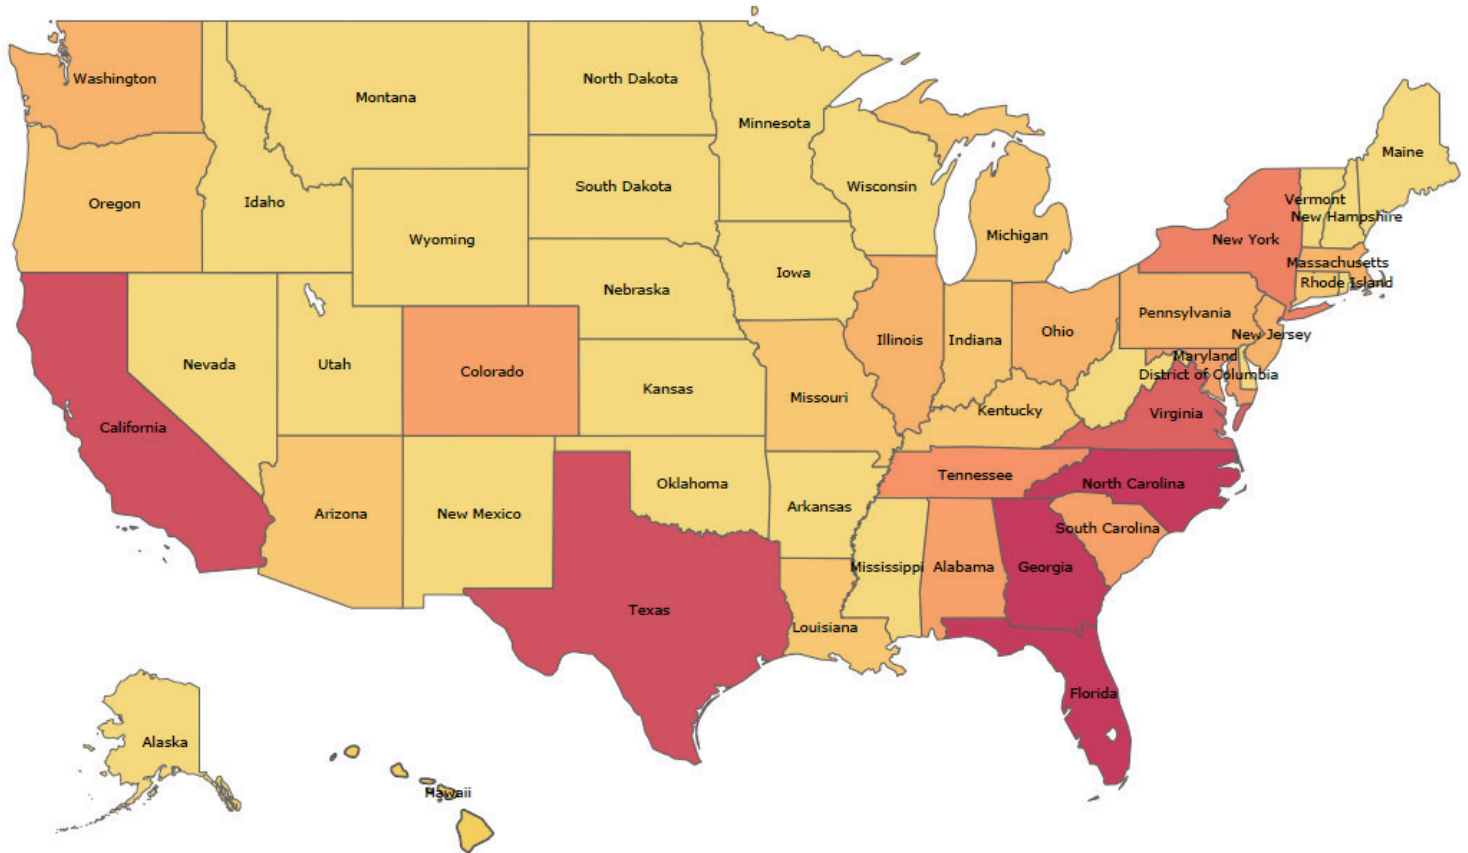

## Residence of Alumni by State

<u>State</u>	<u>Alumni</u>	<u>State</u>	<u>Alumni</u>	<u>State</u>	<u>Alumni</u>
Alabama	3,941	Maryland	3,525	South Carolina	3,773
Alaska	268	Massachusetts	2,090	South Dakota	108
Arizona	1,787	Michigan	1,501	Tennessee	4,399
Arkansas	636	Minnesota	877	Texas	8,800
California	8,957	Mississippi	965	Utah	590
Colorado	3,904	Missouri	1,195	Vermont	236
Connecticut	1,138	Montana	260	Virginia	7,381
Delaware	288	Nebraska	294	Washington	2,327
District of Columbia	1,059	Nevada	745	West Virginia	332
Florida	217,316	New Hampshire	432	Wisconsin	865
Georgia	21,398	New Jersey	2,398	Wyoming	141
Hawaii	406	New Mexico	574	Military APO/FPO/DPO	560
Idaho	282	New York	5,557	Guam	10
Illinois	2,990	North Carolina	9,503	Puerto Rico	202
Indiana	1,184	North Dakota	109	U.S. Virgin Islands	63
Iowa	374	Ohio	2,227	Foreign	1,656
Kansas	558	Oklahoma	579	State/Country Unknown	24,025
Kentucky	1,182	Oregon	1,209	Deceased	<u>28,774</u>
Louisiana	1,532	Pennsylvania	2,718	<b>Total - All Alumni</b>	<b>390,884</b>
Maine	383	Rhode Island	303		