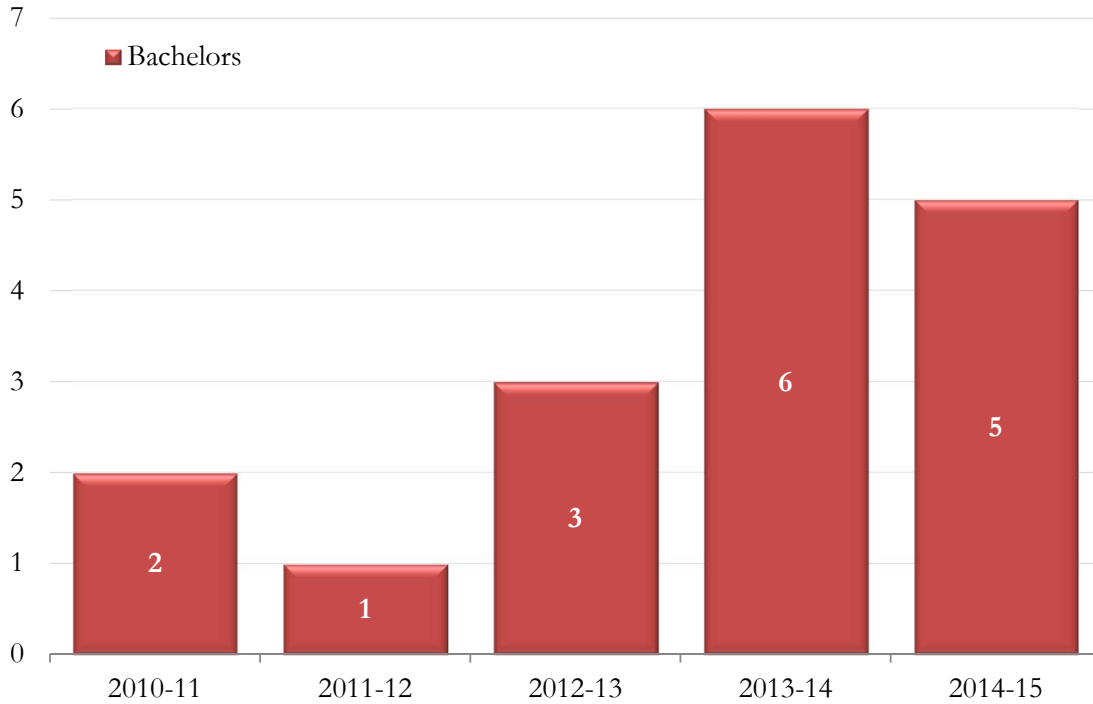

College of Fine Arts  
 School of Theatre  
 Degrees Awarded by Semester - Double Majors  
 CIP Code: 500501

		Bachelors	Masters	Doctorate	Total
2010-11	Summer '10	0	0	0	0
	Fall '10	1	0	0	1
	Spring '11	1	0	0	1
<b>2010-11</b>	<b>Total</b>	<b>2</b>	<b>0</b>	<b>0</b>	<b>2</b>
2011-12	Summer '11	0	0	0	0
	Fall '11	0	0	0	0
	Spring '12	1	0	0	1
<b>2011-12</b>	<b>Total</b>	<b>1</b>	<b>0</b>	<b>0</b>	<b>1</b>
2012-13	Summer '12	0	0	0	0
	Fall '12	1	0	0	1
	Spring '13	2	0	0	2
<b>2012-13</b>	<b>Total</b>	<b>3</b>	<b>0</b>	<b>0</b>	<b>3</b>
2013-14	Summer '13	0	0	0	0
	Fall '13	2	0	0	2
	Spring '14	4	0	0	4
<b>2013-14</b>	<b>Total</b>	<b>6</b>	<b>0</b>	<b>0</b>	<b>6</b>
2014-15	Summer '14	2	0	0	2
	Fall '14	1	0	0	1
	Spring '15	2	0	0	2
<b>2014-15</b>	<b>Total</b>	<b>5</b>	<b>0</b>	<b>0</b>	<b>5</b>

Double degrees are earned by students who declared two majors, but earned one degree. The degrees represented on this page were reported as secondary and thus not otherwise reported to CIP 500501.

Source: Final Student Instruction Files (SIF)