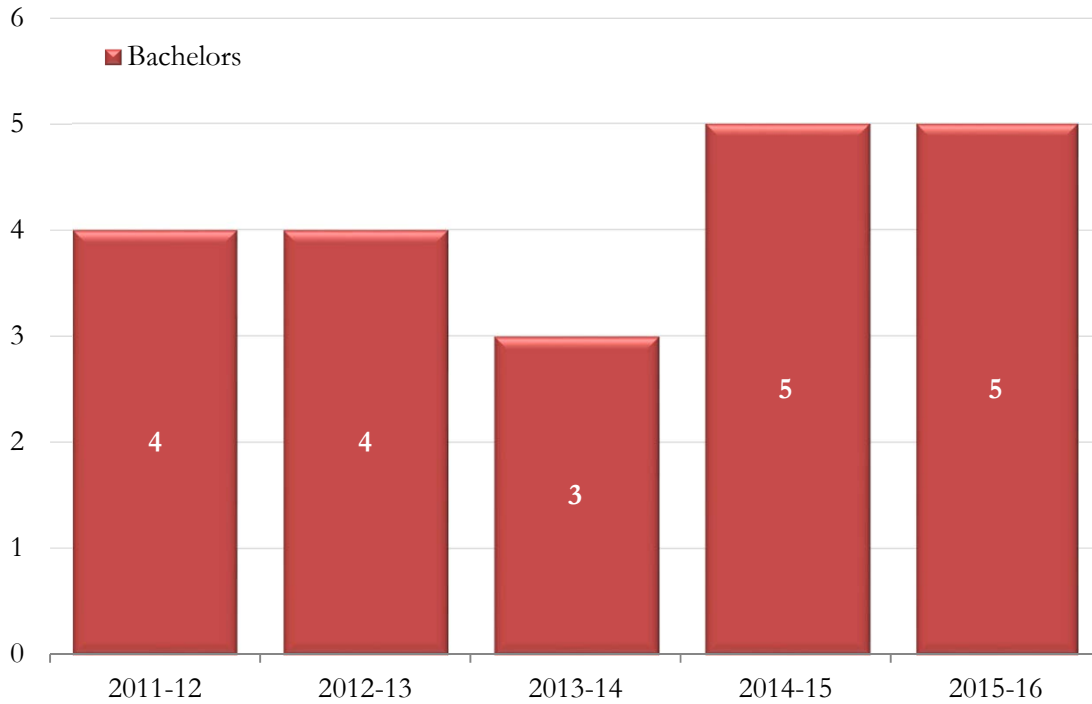

College of Arts and Sciences
 Department of Biological Science
 Degrees Awarded by Semester - Double Majors
 CIP Code: 260101

		Bachelors	Masters	Doctorate	Total
2011-12	Summer '11	0	0	0	0
	Fall '11	2	0	0	2
	Spring '12	2	0	0	2
2011-12	Total	4	0	0	4
2012-13	Summer '12	0	0	0	0
	Fall '12	0	0	0	0
	Spring '13	4	0	0	4
2012-13	Total	4	0	0	4
2013-14	Summer '13	0	0	0	0
	Fall '13	0	0	0	0
	Spring '14	3	0	0	3
2013-14	Total	3	0	0	3
2014-15	Summer '14	2	0	0	2
	Fall '14	1	0	0	1
	Spring '15	2	0	0	2
2014-15	Total	5	0	0	5
2015-16	Summer '15	0	0	0	0
	Fall '15	0	0	0	0
	Spring '16	5	0	0	5
2015-16	Total	5	0	0	5

Double degrees are earned by students who declared two majors, but earned one degree. The degrees represented on this page were reported as secondary and thus not otherwise reported to CIP 260101.

Source: Final Student Instruction Files (SIF)