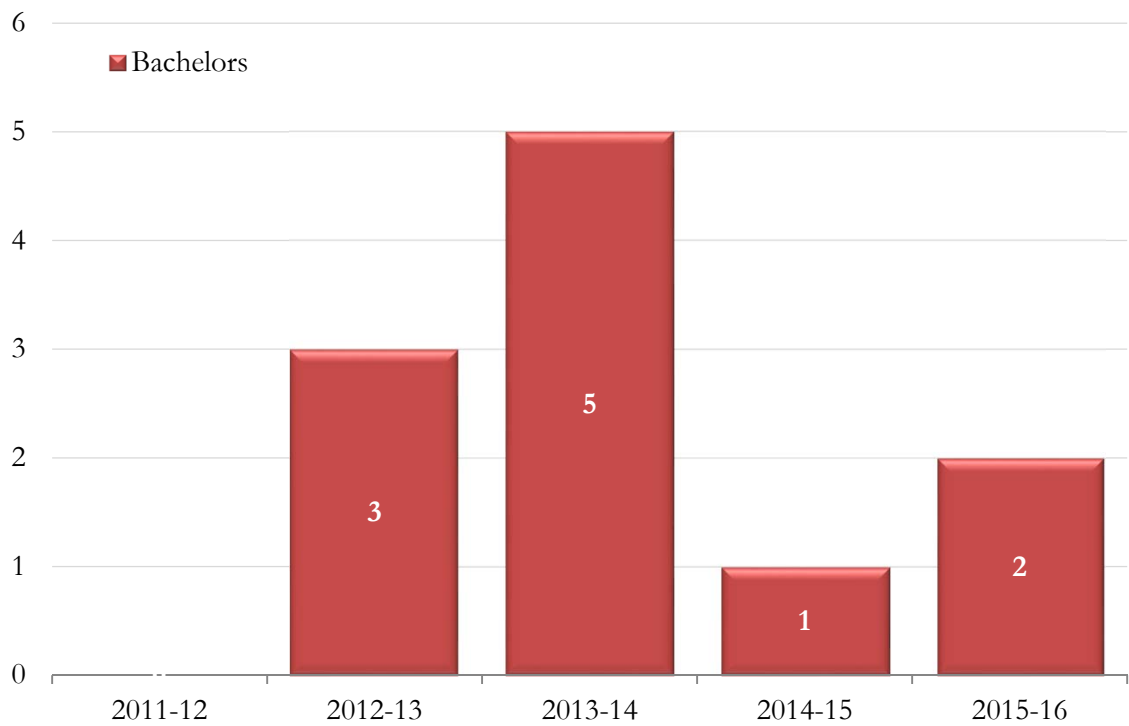

College of Social Work
 Degrees Awarded by Semester - Double Majors
 CIP Code: 440701

		Bachelors	Masters	Doctorate	Total
2011-12	Summer '11	0	0	0	0
	Fall '11	0	0	0	0
	Spring '12	0	0	0	0
2011-12	Total	0	0	0	0
2012-13	Summer '12	0	0	0	0
	Fall '12	2	0	0	2
	Spring '13	1	0	0	1
2012-13	Total	3	0	0	3
2013-14	Summer '13	1	0	0	1
	Fall '13	3	0	0	3
	Spring '14	1	0	0	1
2013-14	Total	5	0	0	5
2014-15	Summer '14	0	0	0	0
	Fall '14	0	0	0	0
	Spring '15	1	0	0	1
2014-15	Total	1	0	0	1
2015-16	Summer '15	1	0	0	1
	Fall '15	0	0	0	0
	Spring '16	1	0	0	1
2015-16	Total	2	0	0	2

Double degrees are earned by students who declared two majors, but earned one degree. The degrees represented on this page were reported as secondary and thus not otherwise reported to CIP 440701.

Source: Final Student Instruction Files (SIF)