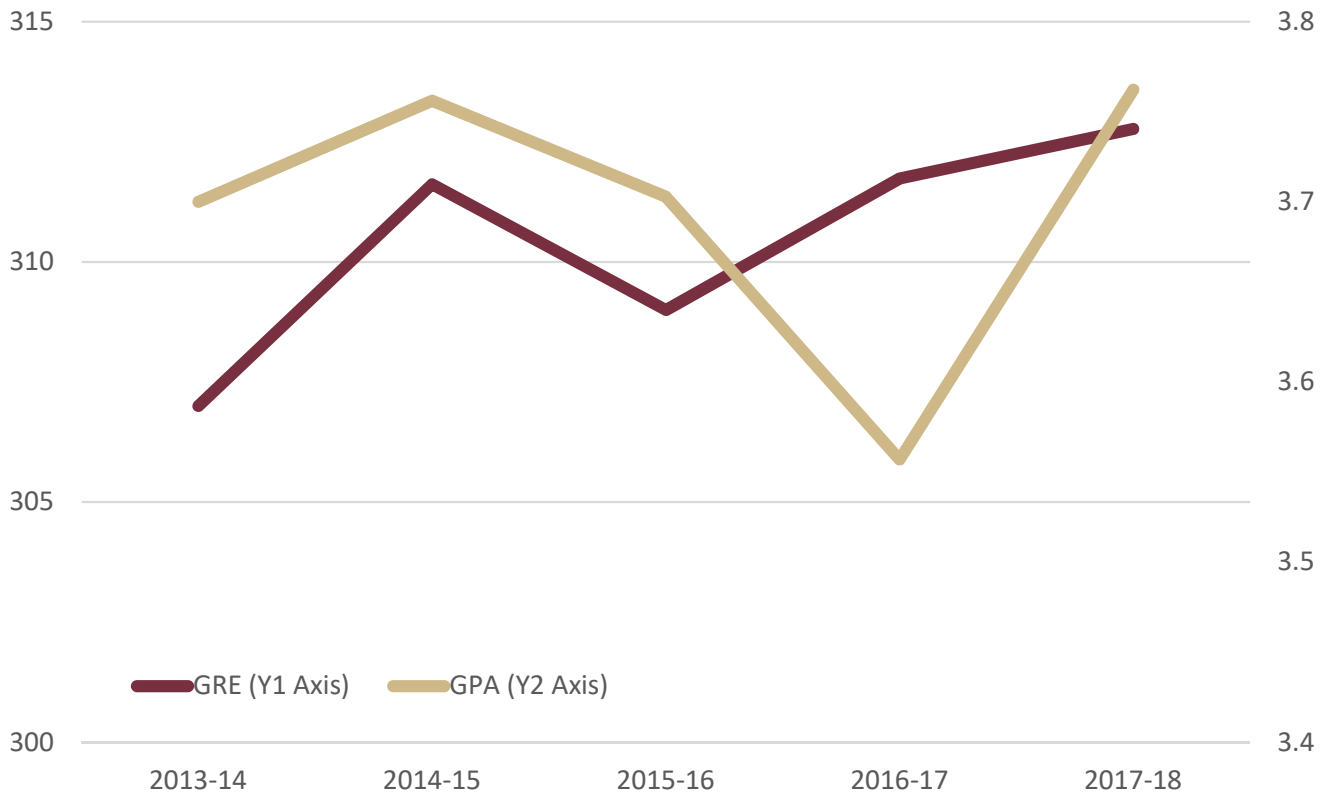

College of Arts and Sciences
 Department of Religion
 Graduate Admissions - Average GRE and College GPA

Enrolled New Graduate Students

CIP Code	Year	Number of GRE Scores	Quantitative Average	Verbal Average	Total Average	Number of GPAs	Average GPA
380201	2013-14	4	150	157	307	8	3.7
	2014-15	13	152	160	312	13	3.8
	2015-16	15	151	158	309	17	3.7
	2016-17	19	151	160	312	20	3.6
	2017-18	13	152	161	313	13	3.8