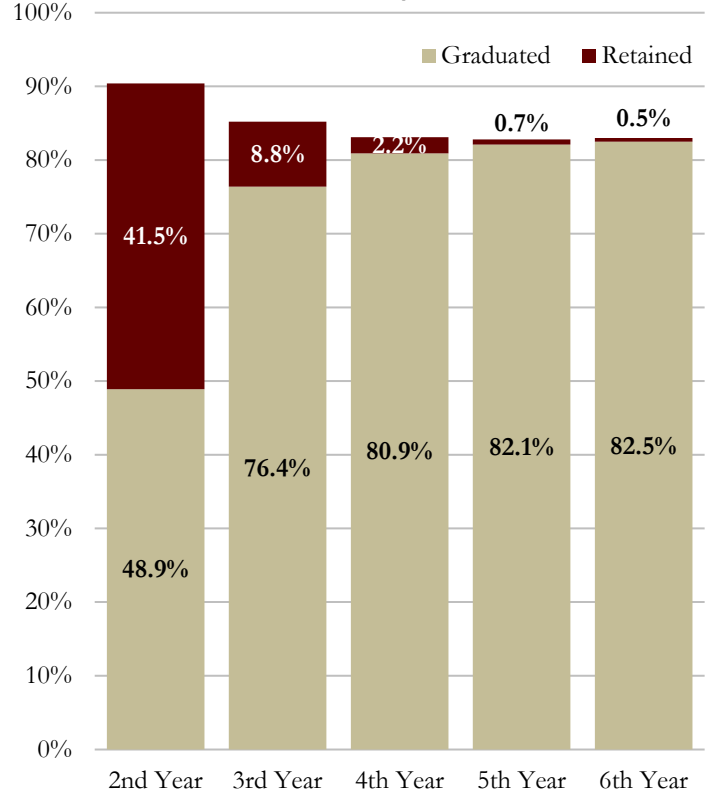

Retention & Graduation Rates for Full-Time Transfers

2011 Summer/Fall Cohort

2012 Summer/Fall Cohort

2013 Summer/Fall Cohort

2014 Summer/Fall Cohort

Note: The fall cohort consists of AA transfers from the fall semester and the previous summer who continue into the fall.