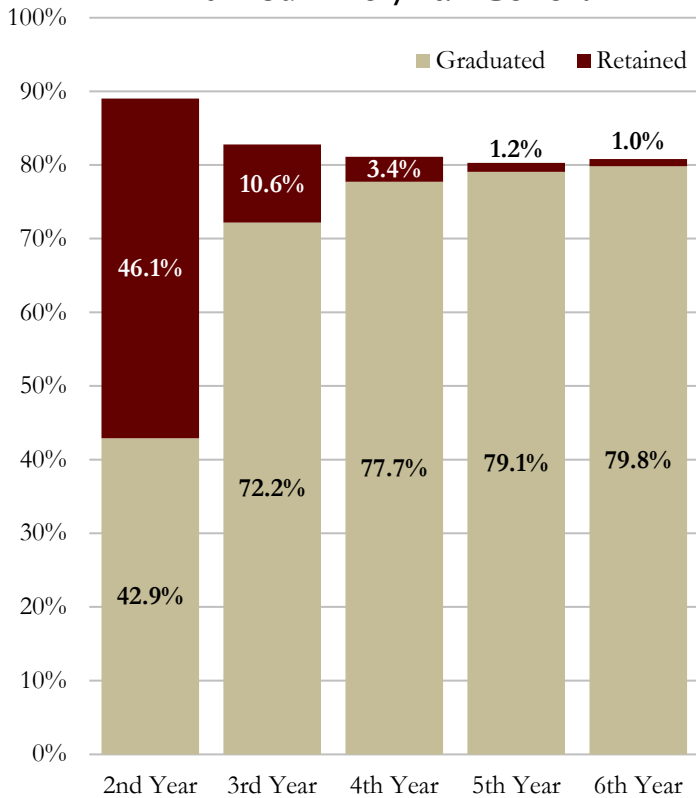

Retention & Graduation Rates for Full-Time Transfers

2011 Summer/Fall Cohort

2012 Summer/Fall Cohort

2013 Summer/Fall Cohort

2014 Summer/Fall Cohort

Note: The fall cohort consists of AA transfers from the fall semester and the previous summer who continue into the fall.