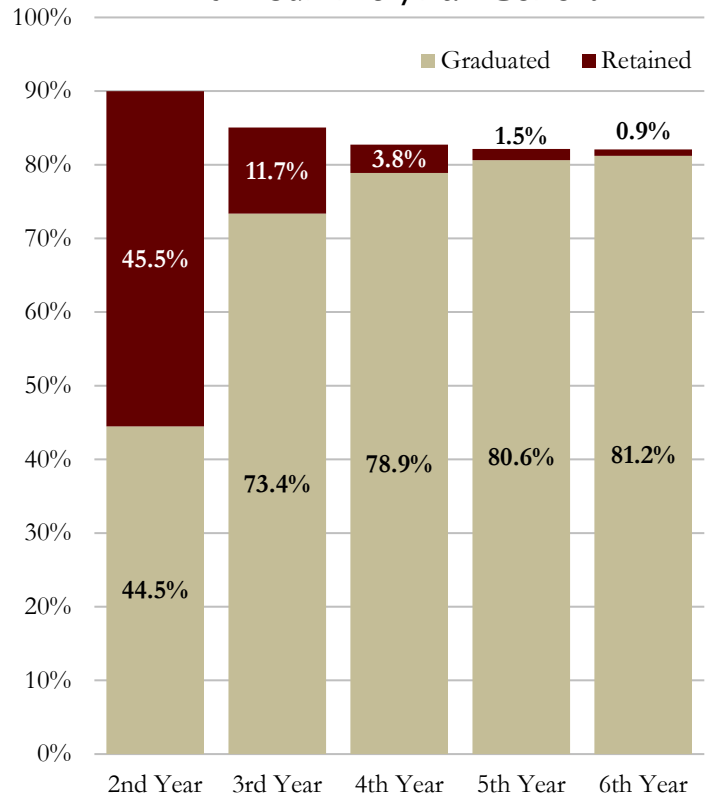

Retention & Graduation Rates for Full-Time Transfers

2011 Summer/Fall Cohort

2012 Summer/Fall Cohort

2013 Summer/Fall Cohort

2014 Summer/Fall Cohort

Note: The fall cohort consists of AA transfers from the fall semester and the previous summer who continue into the fall.