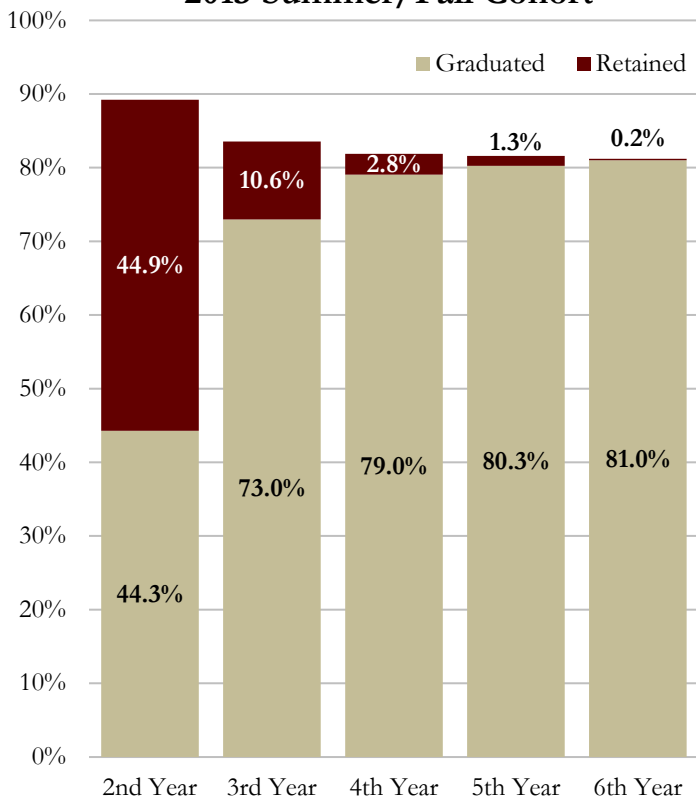

Retention & Graduation Rates for Full-Time Transfers

2011 Summer/Fall Cohort

2012 Summer/Fall Cohort

2013 Summer/Fall Cohort

2014 Summer/Fall Cohort

Note: The fall cohort consists of AA transfers from the fall semester and the previous summer who continue into the fall.