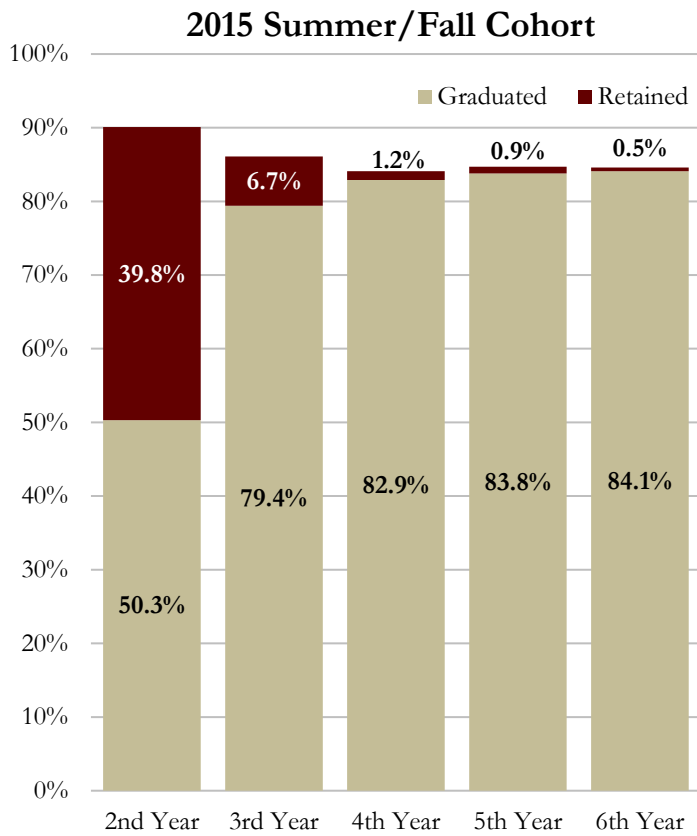

Retention & Graduation Rates for Full-Time Transfers

Note: The fall cohort consists of AA transfers from the fall semester and the previous summer who continue into the fall.