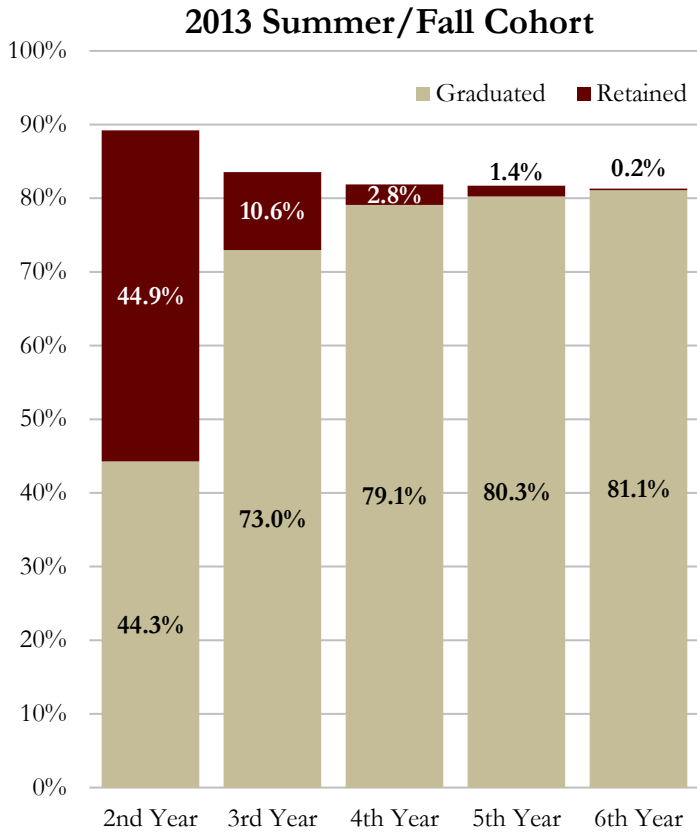

Retention & Graduation Rates for Full-Time Transfers

Note: The fall cohort consists of AA transfers from the fall semester and the previous summer who continue into the fall.