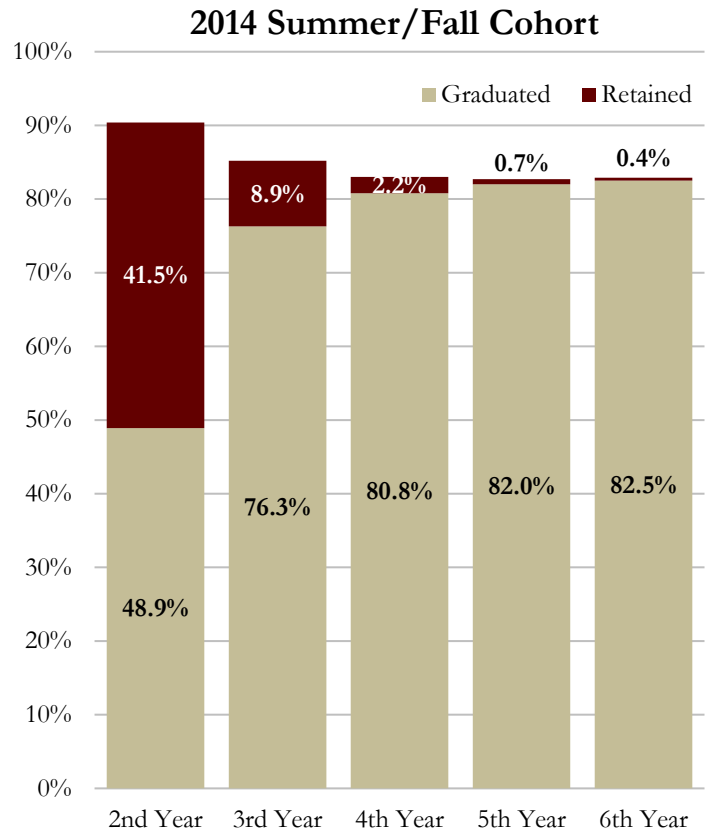

Retention & Graduation Rates for Full-Time Transfers

Note: The fall cohort consists of AA transfers from the fall semester and the previous summer who continue into the fall.