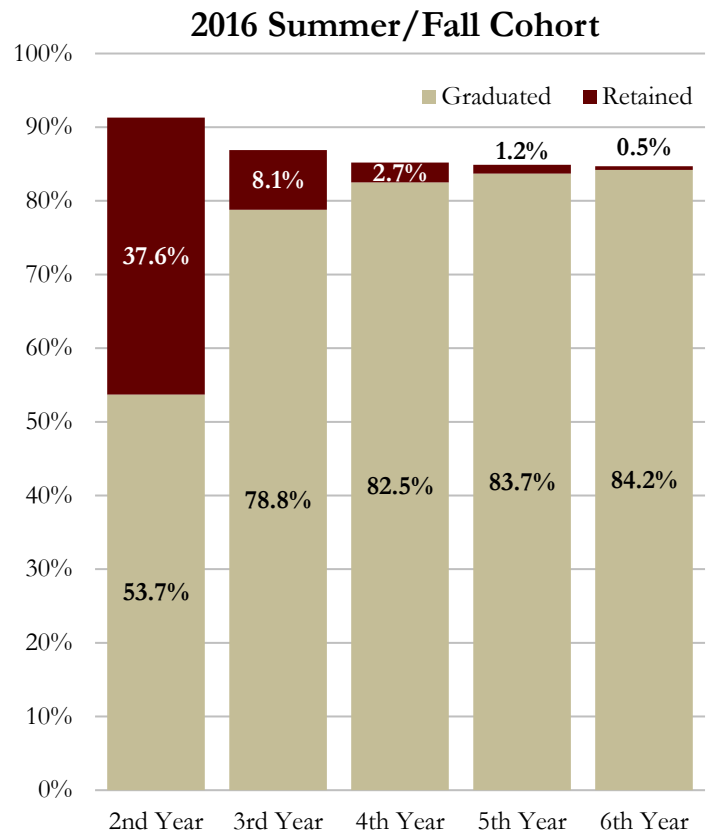

Retention & Graduation Rates for Full-Time Transfers

Note: The fall cohort consists of AA transfers from the fall semester and the previous summer who continue into the fall.