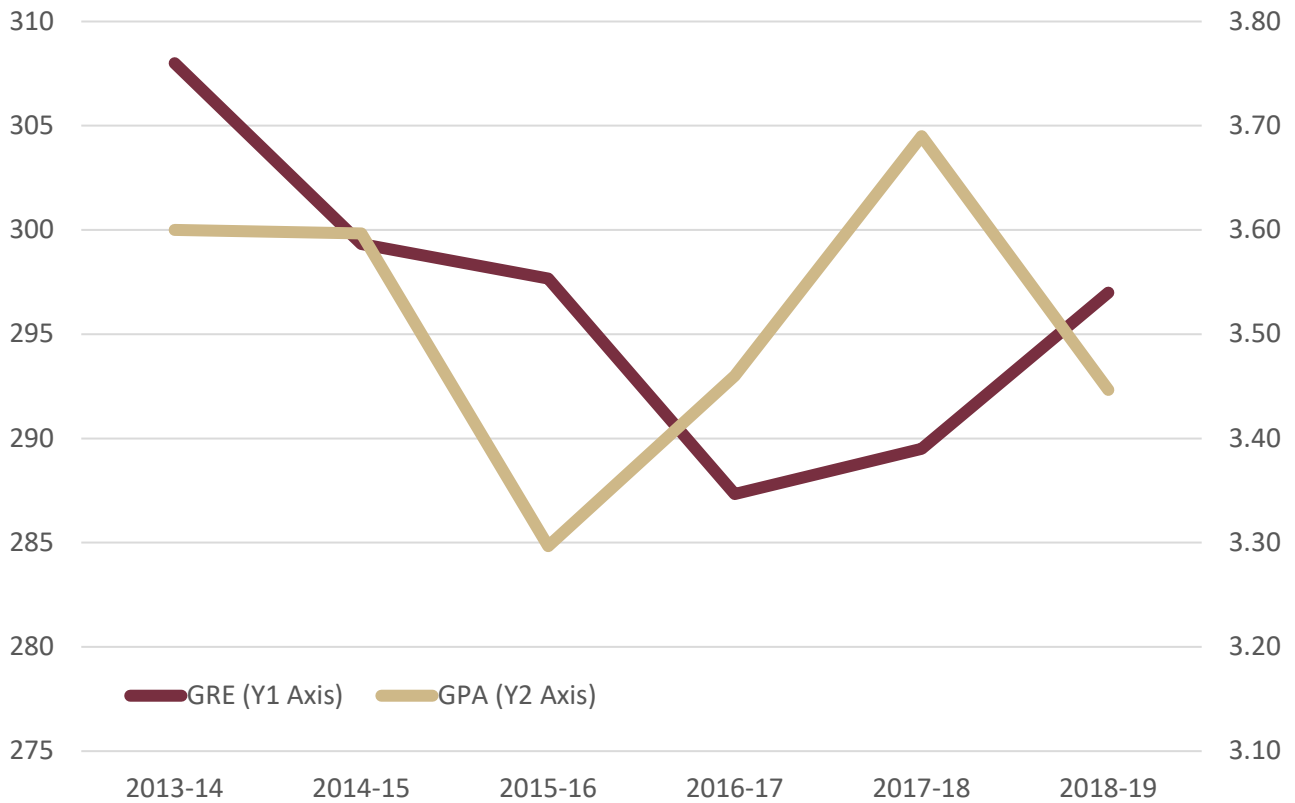

College of Arts and Sciences
Department of Modern Languages and Linguistics | Slavic
Graduate Admissions - Average GRE and College GPA

Enrolled New Graduate Students

CIP Code	Year	Number of GRE Scores	Quantitative Average	Verbal Average	Total Average	Number of GPAs	Average GPA
16.0400	2013-14	1	153	155	308	1	3.60
	2014-15	3	149	150	299	3	3.60
	2015-16	3	146	152	298	3	3.30
	2016-17	3	139	149	287	3	3.46
	2017-18	2	142	148	290	2	3.69
	2018-19	3	147	150	297	3	3.45

Source: Admissions Files