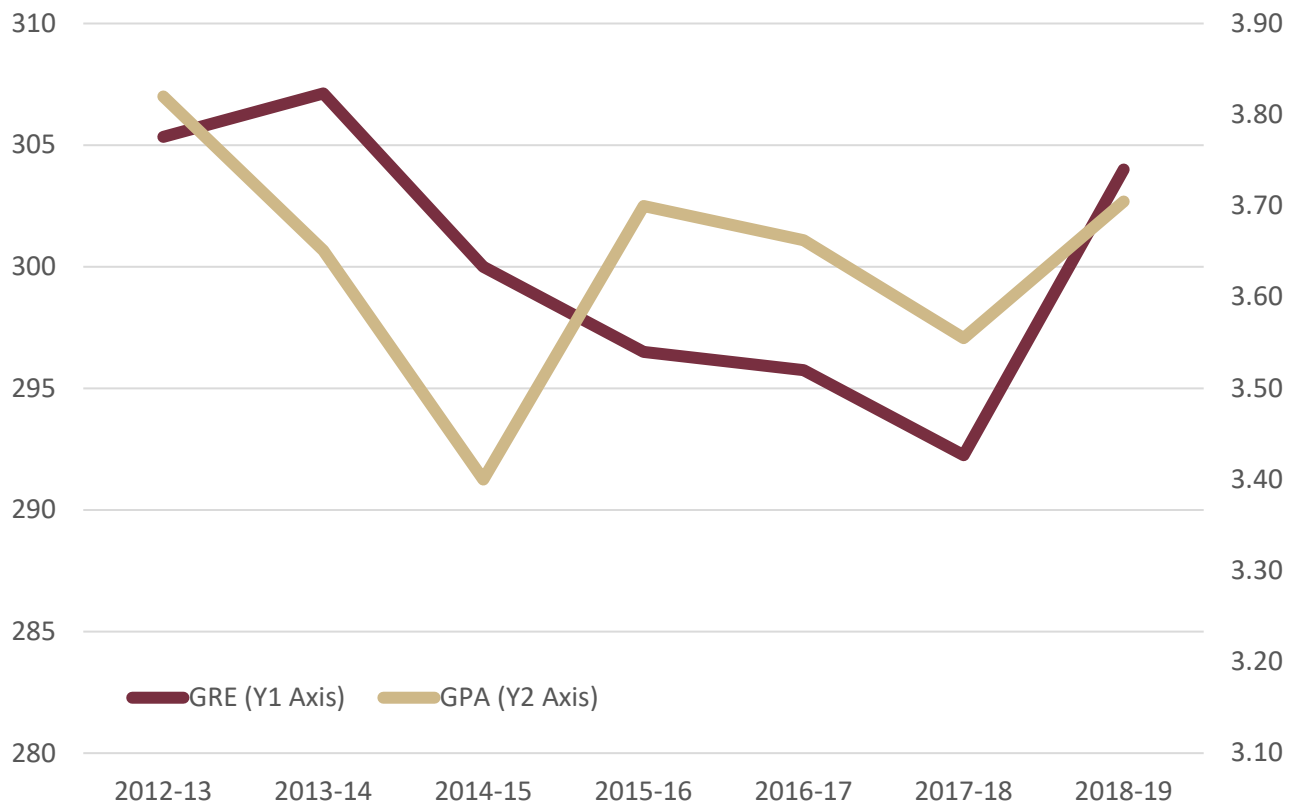

College of Arts and Sciences
Department of Modern Languages and Linguistics | Italian
Graduate Admissions - Average GRE and College GPA

Enrolled New Graduate Students

CIP Code	Year	Number of GRE Scores	Quantitative Average	Verbal Average	Total Average	Number of GPAs	Average GPA
05.0126	2012-13	3	151	154	305	3	3.82
	2013-14	8	152	155	307	8	3.65
	2014-15	2	148	153	300	3	3.40
	2015-16	2	146	151	297	2	3.70
	2016-17	4	144	152	296	4	3.66
	2017-18	4	146	147	292	4	3.56
	2018-19	2	153	152	304	2	3.71

Source: Admissions Files