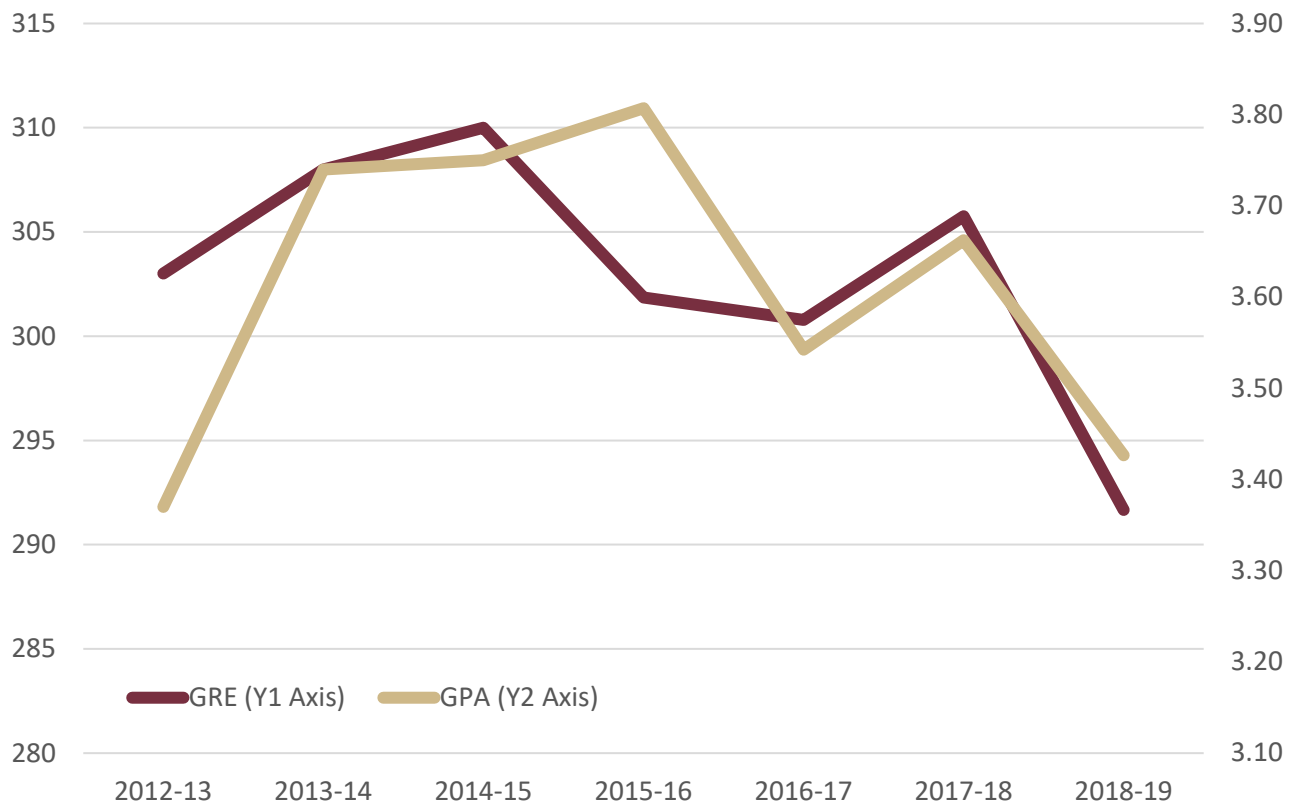

College of Arts and Sciences
Department of Modern Languages and Linguistics | French
Graduate Admissions - Average GRE and College GPA

Enrolled New Graduate Students

CIP Code	Year	Number of GRE Scores	Quantitative Average	Verbal Average	Total Average	Number of GPAs	Average GPA
16.0901	2012-13	1	143	160	303	1	3.37
	2013-14	3	151	157	308	3	3.74
	2014-15	2	150	161	310	2	3.75
	2015-16	7	146	156	302	7	3.81
	2016-17	9	148	153	301	9	3.54
	2017-18	4	153	153	306	4	3.66
	2018-19	3	143	149	292	3	3.43

Source: Admissions Files