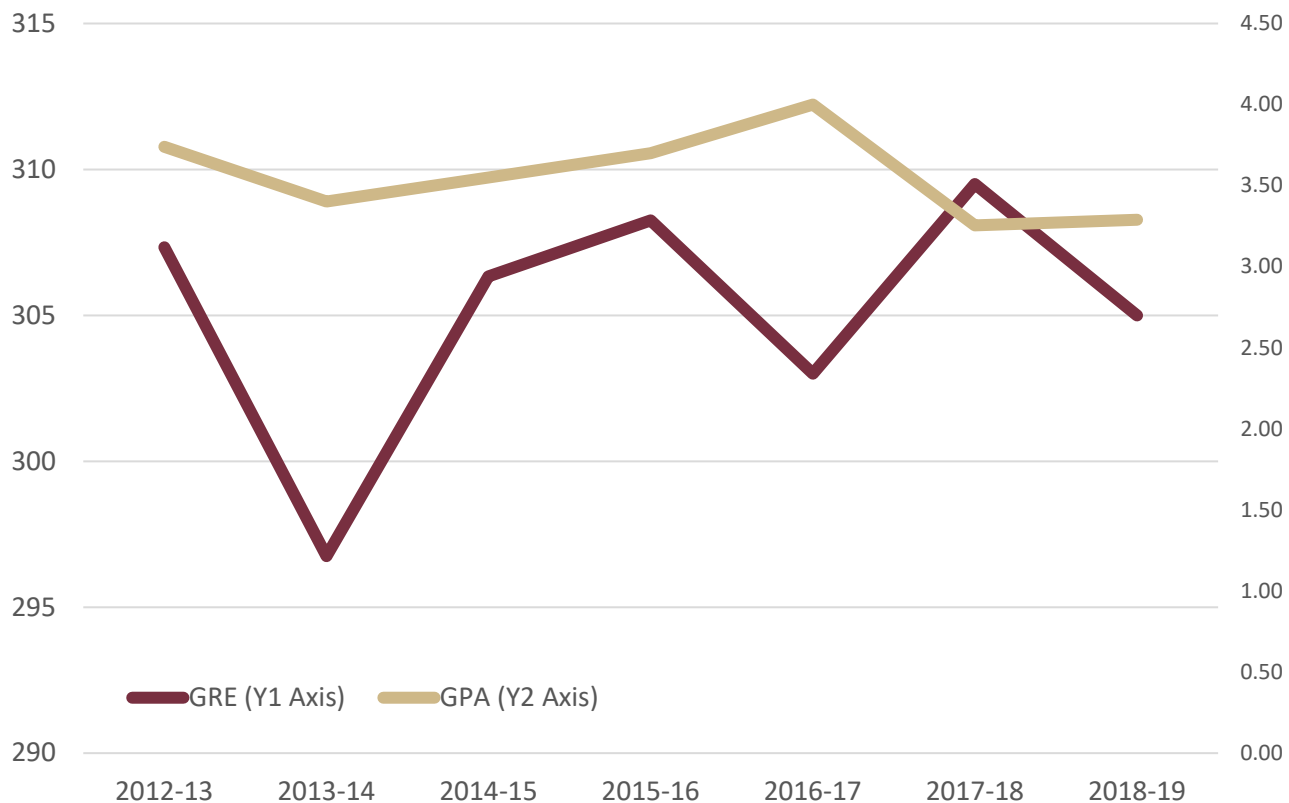

College of Arts and Sciences
Department of Modern Languages and Linguistics | German
Graduate Admissions - Average GRE and College GPA

Enrolled New Graduate Students

CIP Code	Year	Number of GRE Scores	Quantitative Average	Verbal Average	Total Average	Number of GPAs	Average GPA
16.0501	2012-13	3	148	160	307	3	3.74
	2013-14	4	146	151	297	4	3.40
	2014-15	6	148	158	306	7	3.55
	2015-16	4	151	158	308	4	3.70
	2016-17	1	153	150	303	1	4.00
	2017-18	2	148	162	310	2	3.26
	2018-19	4	148	157	305	5	3.29

Source: Admissions Files