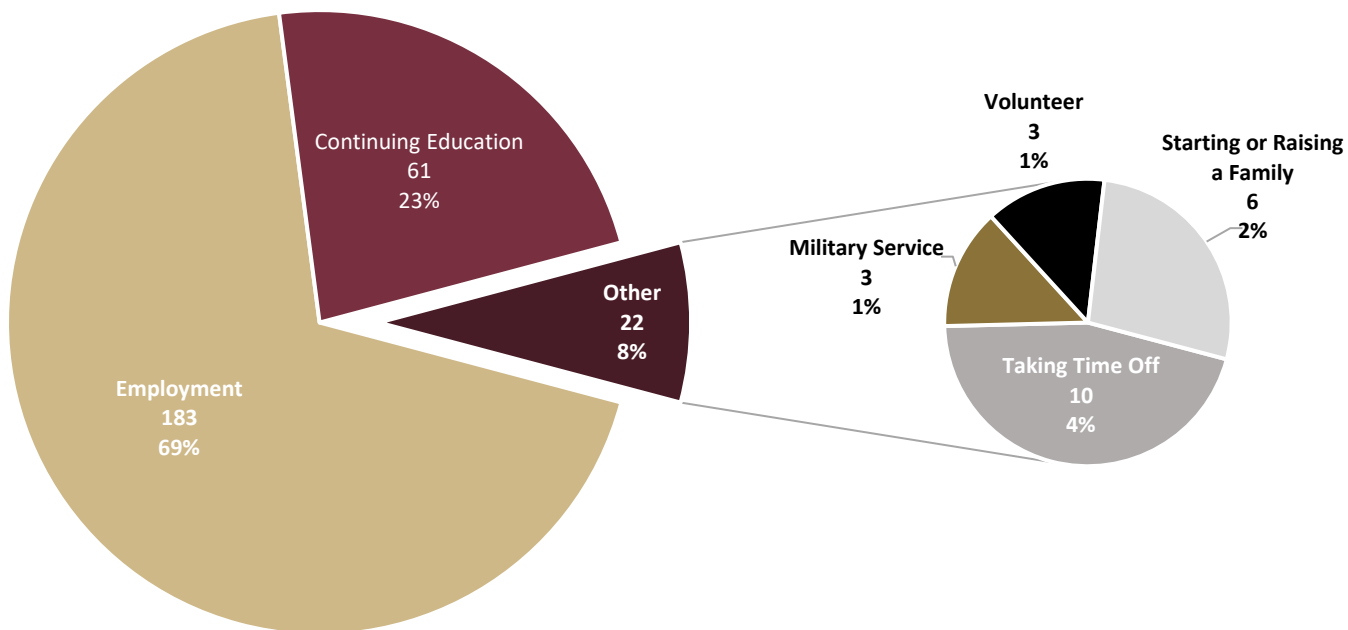

A. Primary Post-Graduation Plan (n=266)

B. Employment Outcomes

C. Reported Salary Information

Number of Reported Salaries	Salary Mean	Salary Median
106	\$42,143	\$38,250

D. Education Outcomes

Table 4: Post-Graduation Outcomes of Undergraduate Students

E. Experiential Learning Opportunity

Experiential Learning Opportunity	Number of Students	Percent of Total
Participated in At Least One Experiential Learning Opportunity	110	41.4%
Internship	62	23.3%
Leadership	39	14.7%
Fieldwork	10	3.8%
Student Teaching	10	3.8%
Fellowship	12	4.5%
Practica	2	0.8%
Clinical	1	0.4%
Apprenticeship	3	1.1%
Cooperative Education	3	1.1%
Other Experiential Learning Opportunity	27	10.2%
Distinct Number of Respondents	266	