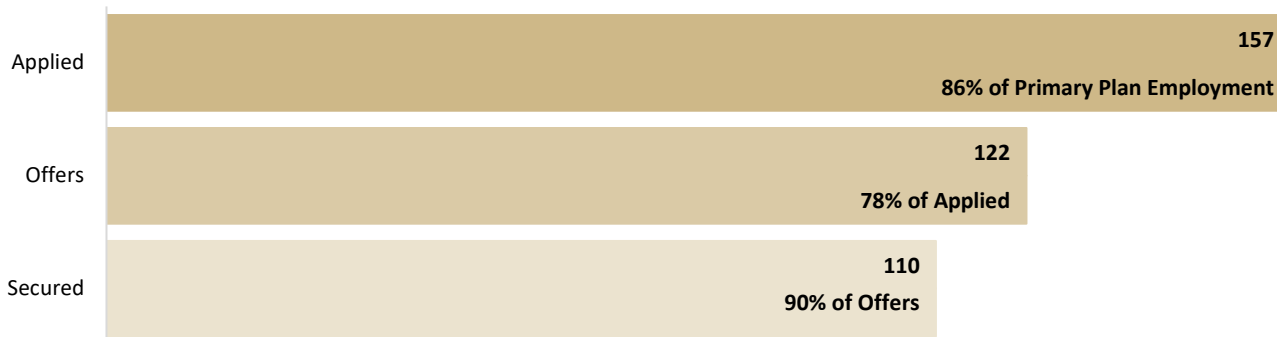

A. Primary Post-Graduation Plan (n=266)

B. Employment Outcomes

C. Reported Salary Information

Number of Reported Salaries	Salary Mean	Salary Median
106	\$42,143	\$38,250

D. Education Outcomes

Table 4: Post-Graduation Outcomes of Undergraduate Students

E. Experiential Learning Opportunity

Experiential Learning Opportunity	Number of Students	Percent of Total
Participated in At Least One Experiential Learning Opportunity	110	41.4%
Internship	62	23.3%
Leadership	39	14.7%
Fieldwork	10	3.8%
Student Teaching	10	3.8%
Fellowship	12	4.5%
Practica	2	0.8%
Clinical	1	0.4%
Apprenticeship	3	1.1%
Cooperative Education	3	1.1%
Other Experiential Learning Opportunity	27	10.2%
Distinct Number of Respondents	266	