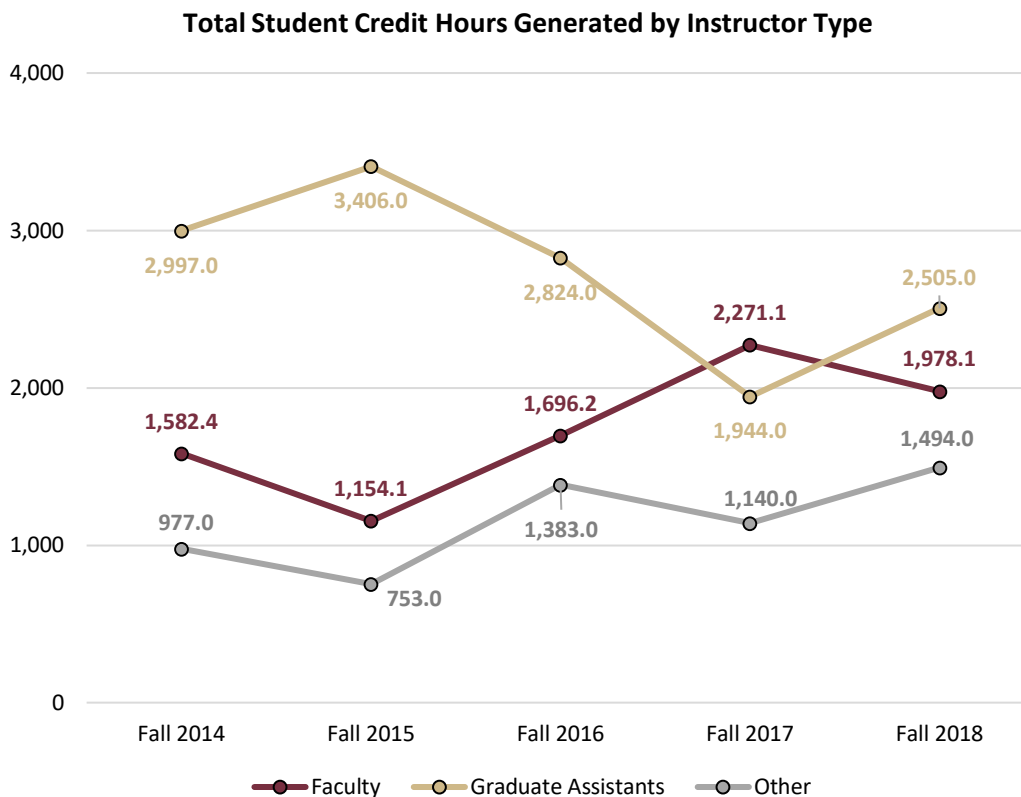

College of Social Science and Public Policy
 Department of Geography
 Table 7 : Credit Hours by Instructor Type

Instructor Type	Fall 2014	Fall 2015	Fall 2016	Fall 2017	Fall 2018
Faculty	1,582.4	1,154.1	1,696.2	2,271.1	1,978.1
Undergraduate SCH	1,137.0	630.0	1,027.0	1,743.0	1,387.0
Graduate SCH	445.4	524.1	669.2	528.1	591.1
Graduate Assistants	2,997.0	3,406.0	2,824.0	1,944.0	2,505.0
Undergraduate SCH	2,997.0	3,406.0	2,824.0	1,944.0	2,505.0
Graduate SCH	0.0	0.0	0.0	0.0	0.0
Other	977.0	753.0	1,383.0	1,140.0	1,494.0
Undergraduate SCH	950.0	720.0	1,275.0	1,077.0	1,494.0
Graduate SCH	27.0	33.0	108.0	63.0	0.0
Total	5,556.4	5,313.1	5,903.2	5,355.1	5,977.1
Undergraduate SCH	5,084.0	4,756.0	5,126.0	4,764.0	5,386.0
Graduate SCH	472.4	557.1	777.2	591.1	591.1