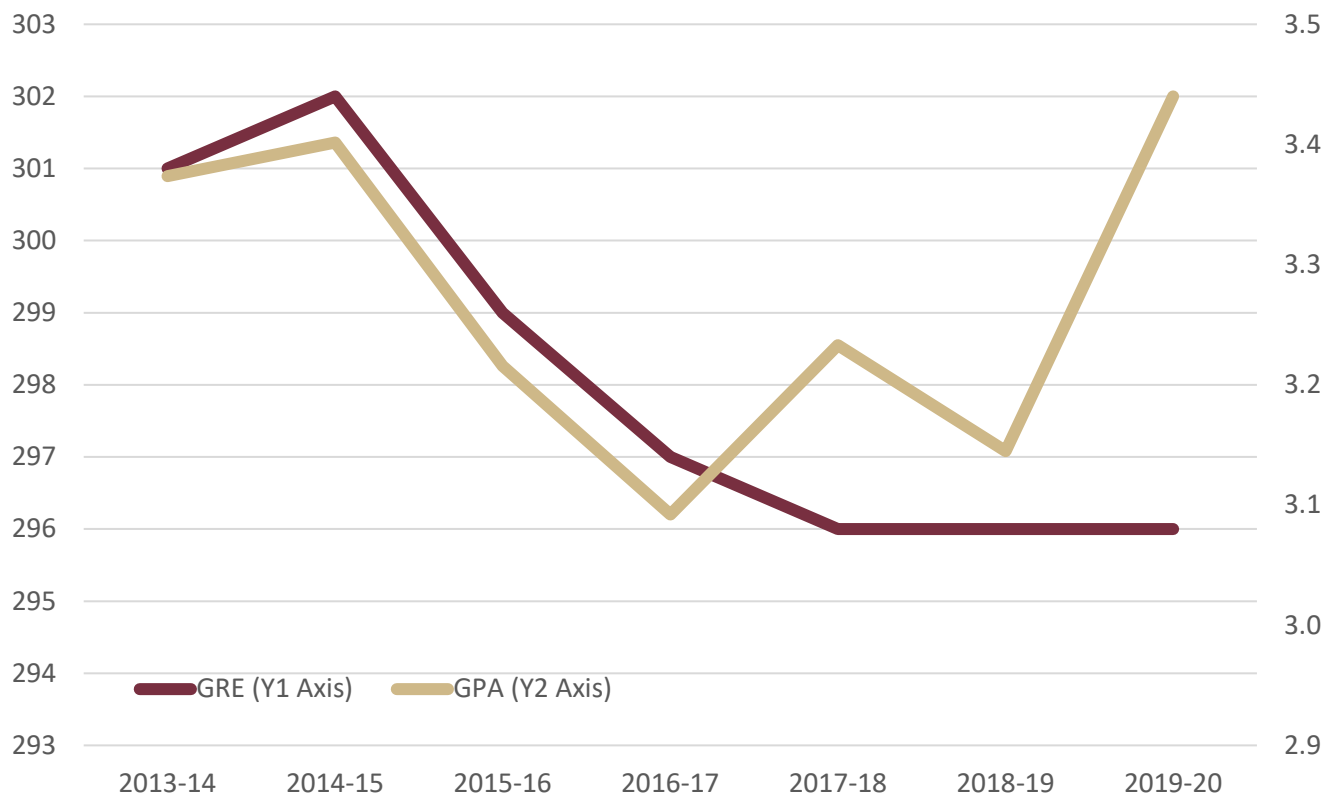

College of Social Sciences and Public Policy

Program in International Affairs

Table 10: Graduate Admissions - Average GRE and College GPA

Enrolled New Graduate Students

CIP Code	Year	Number of GRE Scores	Quantitative Average	Verbal Average	Total Average	Number of GPAs	Average GPA
45.0901	2013-14	35	148	153	301	39	3.4
	2014-15	17	149	154	302	20	3.4
	2015-16	21	147	152	299	21	3.2
	2016-17	36	146	150	297	38	3.1
	2017-18	29	146	150	296	32	3.2
	2018-19	29	148	149	296	31	3.1
	2019-20	21	147	149	296	24	3.44