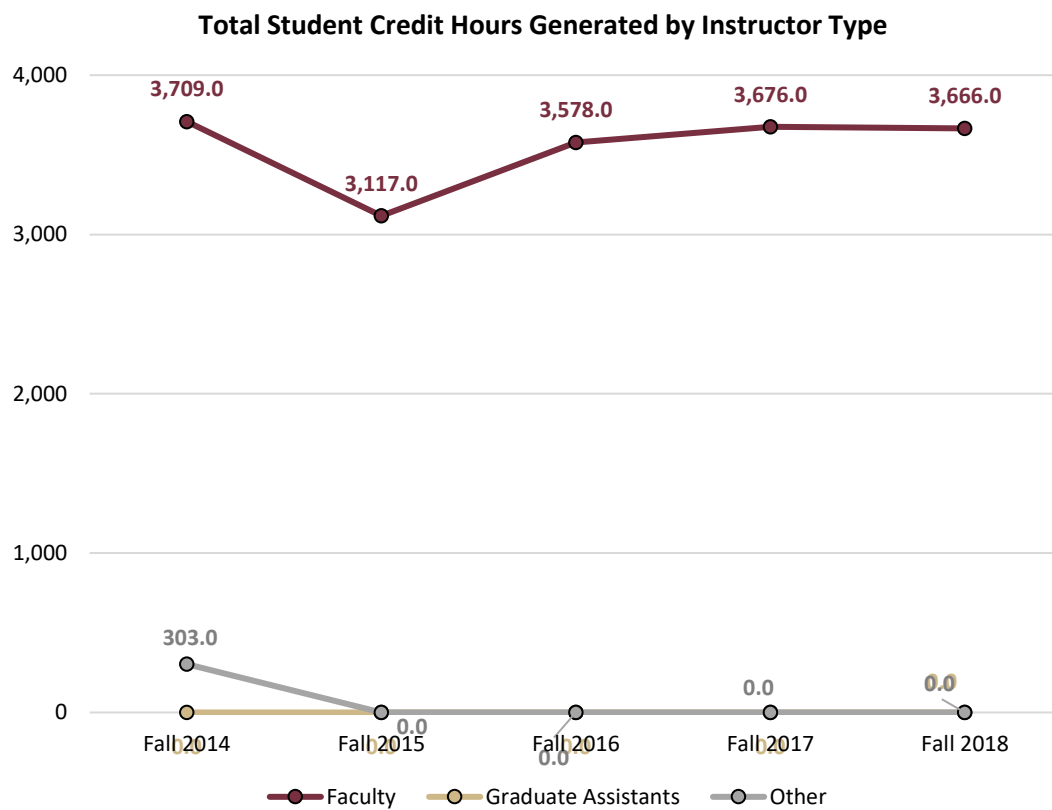

College of Arts & Sciences
 Department of Anthropology
 Table 7 : Credit Hours by Instructor Type

Instructor Type	Fall 2014	Fall 2015	Fall 2016	Fall 2017	Fall 2018
Faculty	3,709.0	3,117.0	3,578.0	3,676.0	3,666.0
Undergraduate SCH	3,709.0	3,117.0	3,467.0	3,454.0	3,433.0
Graduate SCH	0.0	0.0	111.0	222.0	233.0
Graduate Assistants	0.0	0.0	0.0	0.0	0.0
Undergraduate SCH	0.0	0.0	0.0	0.0	0.0
Graduate SCH	0.0	0.0	0.0	0.0	0.0
Other	303.0	0.0	0.0	0.0	0.0
Undergraduate SCH	303.0	0.0	0.0	0.0	0.0
Graduate SCH	0.0	0.0	0.0	0.0	0.0
Total	4,012.0	3,117.0	3,578.0	3,676.0	3,666.0
Undergraduate SCH	4,012.0	3,117.0	3,467.0	3,454.0	3,433.0
Graduate SCH	0.0	0.0	111.0	222.0	233.0