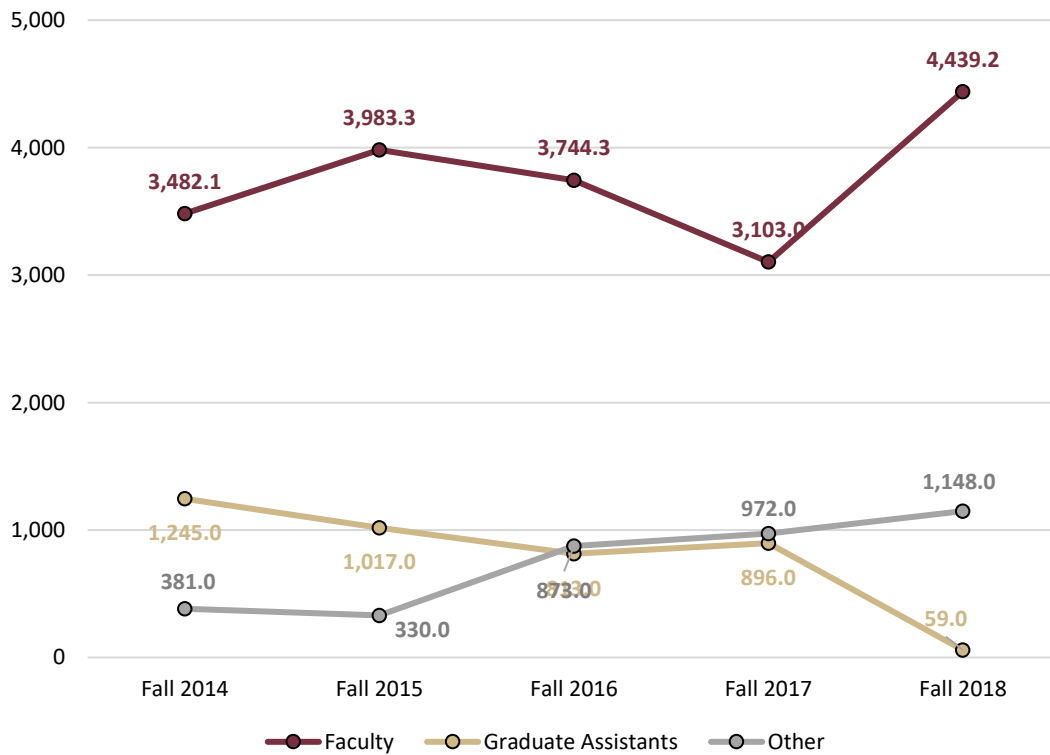

College of Communication & Information
 School of Information
 Table 7 : Credit Hours by Instructor Type

Instructor Type	Fall 2014	Fall 2015	Fall 2016	Fall 2017	Fall 2018
Faculty	3,482.1	3,983.3	3,744.3	3,103.0	4,439.2
Undergraduate SCH	1,584.0	2,306.0	1,948.0	1,522.0	2,841.0
Graduate SCH	1,898.1	1,677.3	1,796.3	1,581.0	1,598.2
Graduate Assistants	1,245.0	1,017.0	813.0	896.0	59.0
Undergraduate SCH	1,245.0	1,017.0	813.0	896.0	59.0
Graduate SCH	0.0	0.0	0.0	0.0	0.0
Other	381.0	330.0	873.0	972.0	1,148.0
Undergraduate SCH	270.0	132.0	774.0	711.0	591.0
Graduate SCH	111.0	198.0	99.0	261.0	557.0
Total	5,108.1	5,330.3	5,430.3	4,971.0	5,646.2
Undergraduate SCH	3,099.0	3,455.0	3,535.0	3,129.0	3,491.0
Graduate SCH	2,009.1	1,875.3	1,895.3	1,842.0	2,155.2

Total Student Credit Hours Generated by Instructor Type

Source: Instructional and Research Data File