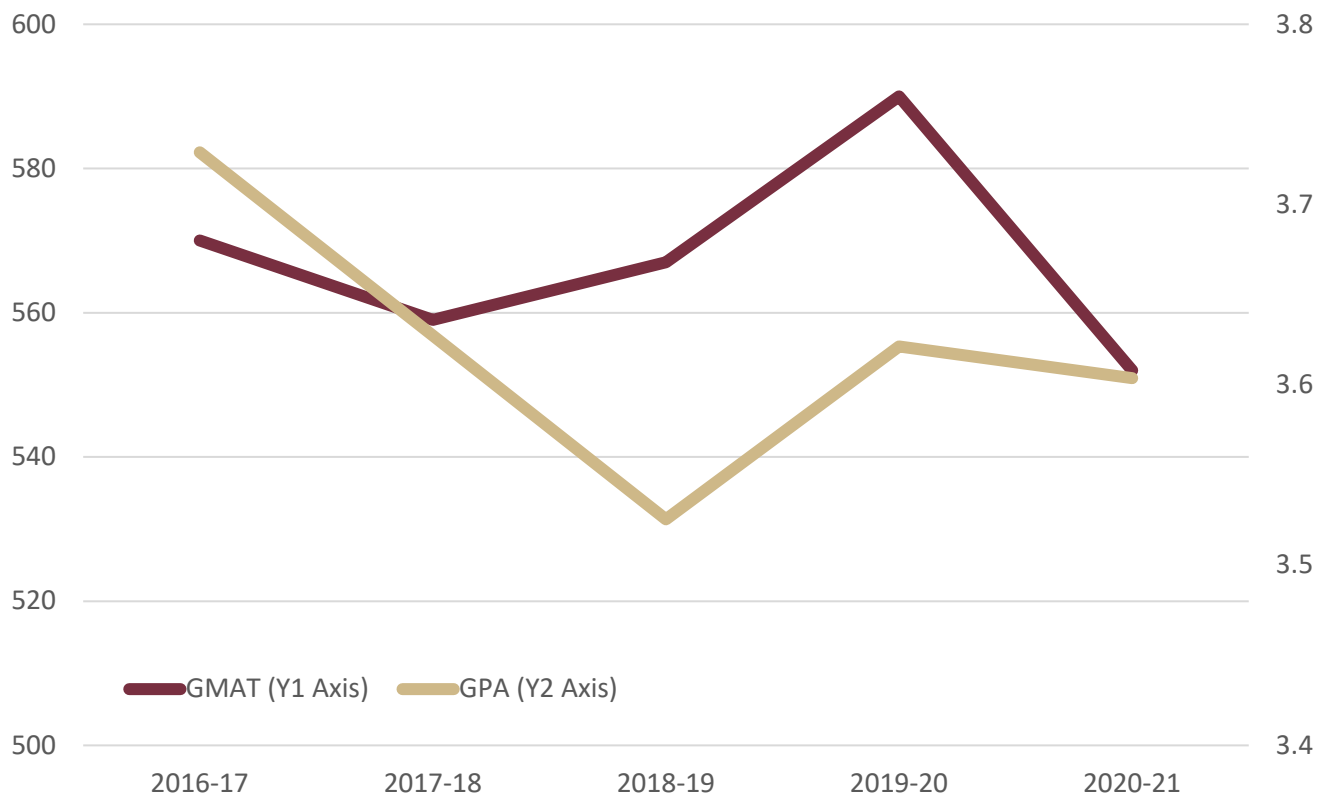

Table 10: Graduate Admissions - Average GMAT and College GPA

Enrolled New Graduate Students (Masters and Doctoral)

CIP Code	Year	Number of GMAT Scores	GMAT Average	Number of GPAs	Average GPA
520301	2016-17	59	570	91	3.7
	2017-18	47	559	91	3.6
	2018-19	29	567	79	3.5
	2019-20	2	590	90	3.6
	2020-21	19	552	116	3.6