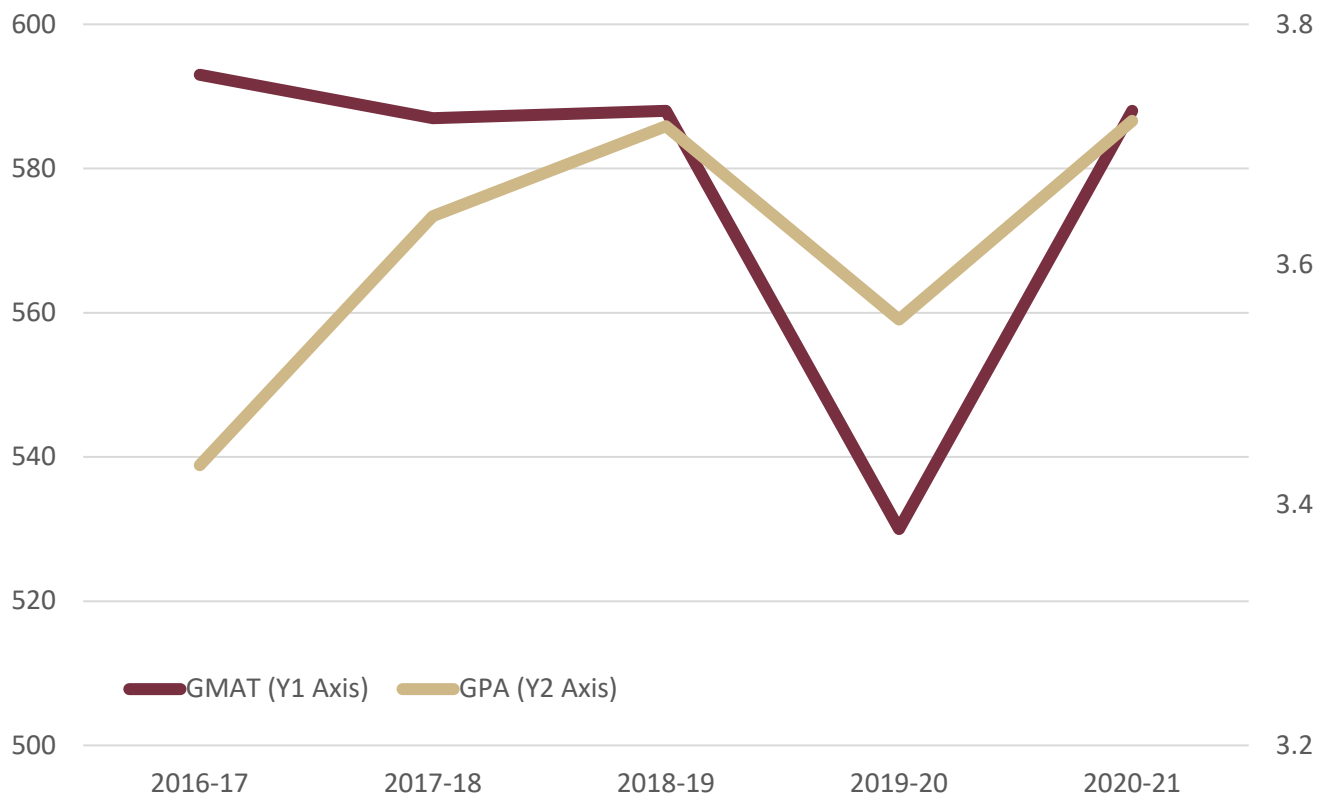

Table 10: Graduate Admissions - Average GMAT and College GPA

Enrolled New Graduate Students (Masters and Doctoral)

CIP Code	Year	Number of GMAT Scores	GMAT Average	Number of GPAs	Average GPA
520801	2016-17	34	593	35	3.4
	2017-18	26	587	28	3.6
	2018-19	21	588	40	3.7
	2019-20	3	530	36	3.6
	2020-21	11	588	47	3.7