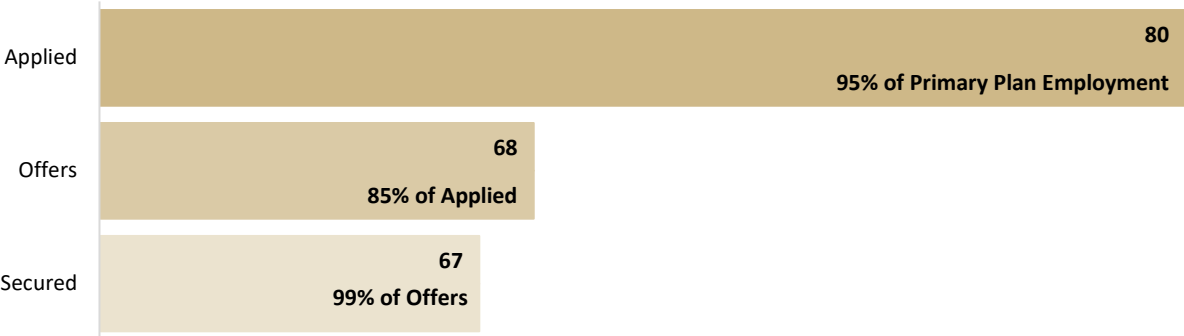

A. Primary Post-Graduation Plan (n=183)

B. Employment Outcomes

C. Reported Salary Information

Number of Reported Salaries	Salary Mean	Salary Median
67	\$50,929	\$54,000

D. Education Outcomes

Table 4: Post-Graduation Outcomes of Undergraduate Students

**E. Experiential Learning Opportunity**

Experiential Learning Opportunity	Number of Students	Percent of Total
<b>Participated in At Least One Experiential Learning Opportunity</b>	114	62.3%
Internship	94	51.4%
Leadership	36	19.7%
Fieldwork	7	3.8%
Student Teaching	6	3.3%
Fellowship	4	2.2%
Practica	0	0.0%
Clinical	0	0.0%
Apprenticeship	0	0.0%
Cooperative Education	1	0.5%
Other Experiential Learning Opportunity	6	3.3%
<b>Distinct Number of Respondents</b>	<b>183</b>	