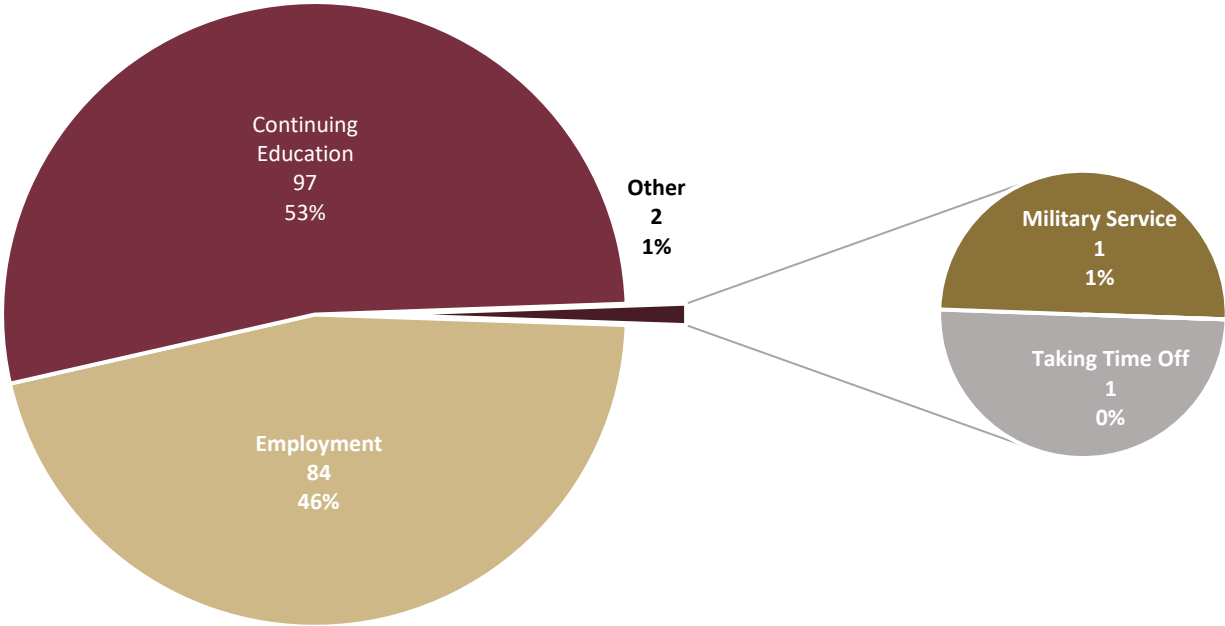

A. Primary Post-Graduation Plan (n=183)

B. Employment Outcomes

C. Reported Salary Information

Number of Reported Salaries	Salary Mean	Salary Median
67	\$50,929	\$54,000

D. Education Outcomes

Table 4: Post-Graduation Outcomes of Undergraduate Students

**E. Experiential Learning Opportunity**

Experiential Learning Opportunity	Number of Students	Percent of Total
<b>Participated in At Least One Experiential Learning Opportunity</b>	114	62.3%
Internship	94	51.4%
Leadership	36	19.7%
Fieldwork	7	3.8%
Student Teaching	6	3.3%
Fellowship	4	2.2%
Practica	0	0.0%
Clinical	0	0.0%
Apprenticeship	0	0.0%
Cooperative Education	1	0.5%
Other Experiential Learning Opportunity	6	3.3%
<b>Distinct Number of Respondents</b>	<b>183</b>	