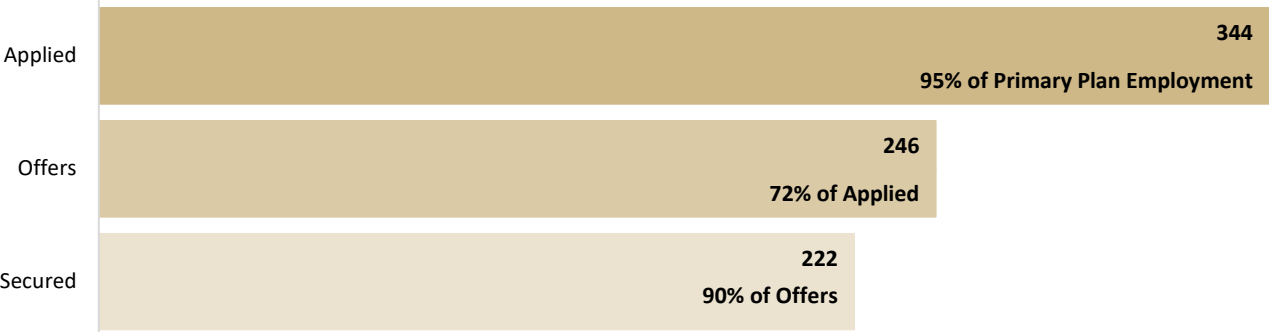

A. Primary Post-Graduation Plan (n=424)

B. Employment Outcomes

C. Reported Salary Information

Number of Reported Salaries	Salary Mean	Salary Median
204	\$48,363	\$50,000

D. Education Outcomes

Table 4: Post-Graduation Outcomes of Undergraduate Students

E. Experiential Learning Opportunity

Experiential Learning Opportunity	Number of Students	Percent of Total
Participated in At Least One Experiential Learning Opportunity	307	72.4%
Internship	284	67.0%
Leadership	100	23.6%
Fieldwork	14	3.3%
Student Teaching	5	1.2%
Fellowship	11	2.6%
Practica	1	0.2%
Clinical	0	0.0%
Apprenticeship	2	0.5%
Cooperative Education	6	1.4%
Other Experiential Learning Opportunity	31	7.3%
Distinct Number of Respondents	424	