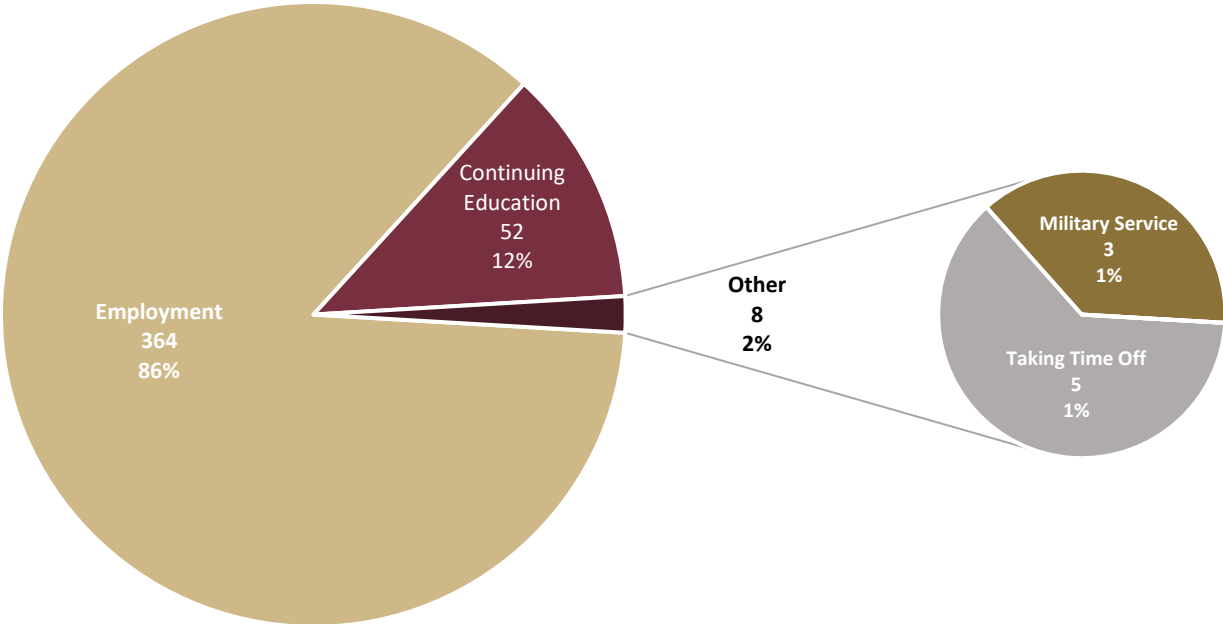

A. Primary Post-Graduation Plan (n=424)

B. Employment Outcomes

C. Reported Salary Information

Number of Reported Salaries	Salary Mean	Salary Median
204	\$48,363	\$50,000

D. Education Outcomes

Table 4: Post-Graduation Outcomes of Undergraduate Students

E. Experiential Learning Opportunity

Experiential Learning Opportunity	Number of Students	Percent of Total
Participated in At Least One Experiential Learning Opportunity	307	72.4%
Internship	284	67.0%
Leadership	100	23.6%
Fieldwork	14	3.3%
Student Teaching	5	1.2%
Fellowship	11	2.6%
Practica	1	0.2%
Clinical	0	0.0%
Apprenticeship	2	0.5%
Cooperative Education	6	1.4%
Other Experiential Learning Opportunity	31	7.3%
Distinct Number of Respondents	424	