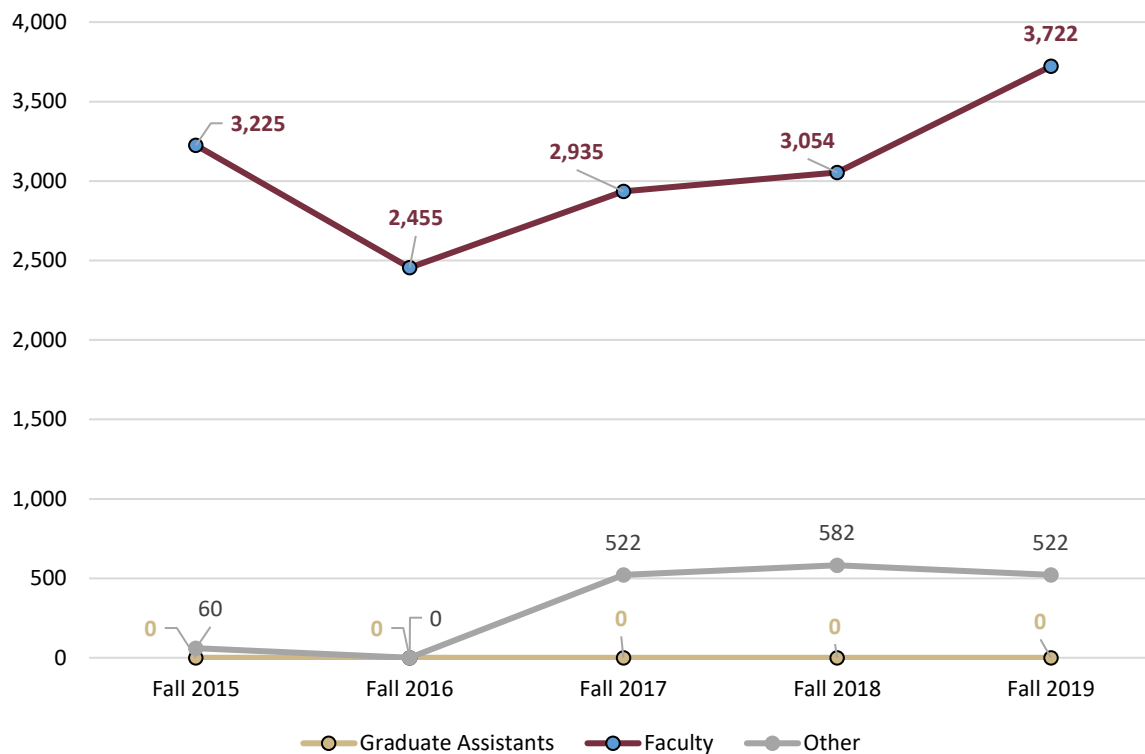

Dedman College of Hospitality
Department of Hospitality
Table 7 : Credit Hours by Instructor Type

Instructor Type	Fall 2015	Fall 2016	Fall 2017	Fall 2018	Fall 2019
Faculty	3,225	2,455	2,935	3,054	3,722
Undergraduate SCH	3,183	2,383	2,899	3,054	3,722
Graduate SCH	42	72	36	0	0
Graduate Assistants	0	0	0	0	0
Undergraduate SCH	0	0	0	0	0
Graduate SCH	0	0	0	0	0
Other	60	0	522	582	522
Undergraduate SCH	60	0	522	582	522
Graduate SCH	0	0	0	0	0
Total	3,285	2,455	3,457	3,636	4,244
Undergraduate SCH	3,243	2,383	3,421	3,636	4,244
Graduate SCH	42	72	36	0	0

Total Student Credit Hours Generated by Instructor Type

Source: Instructional and Research Data File